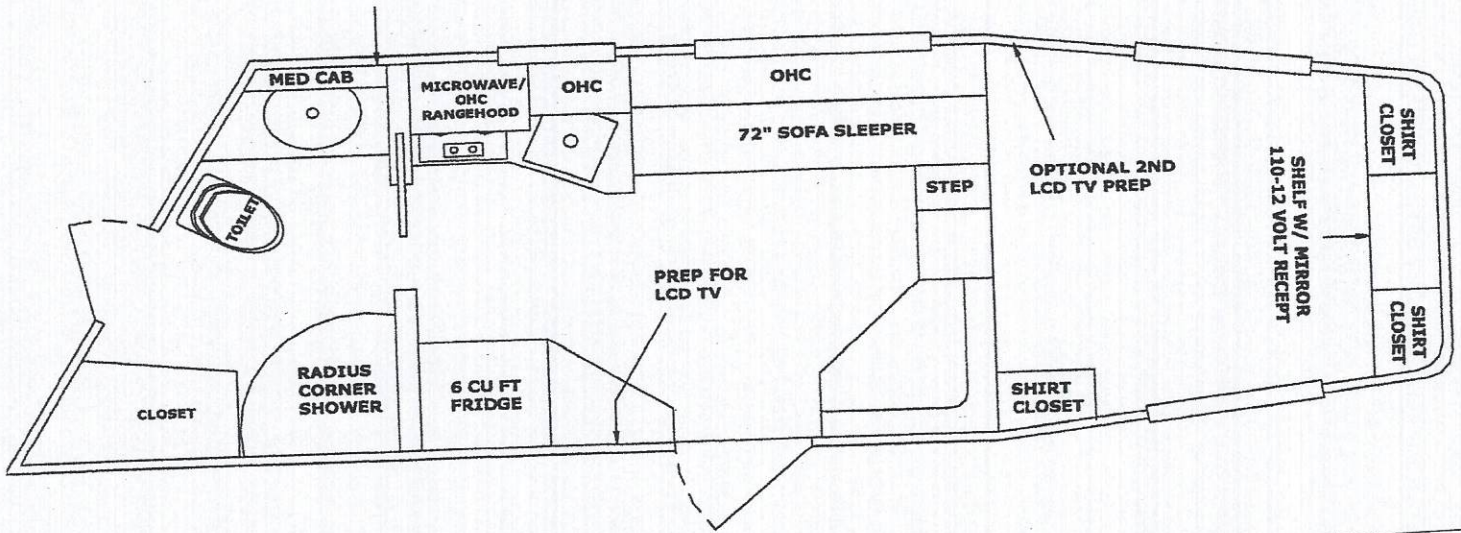

# TRAIL BOSS 13' SHORTWALL CORNER LOUNGE HERITAGE EDITION

HOLD SINK  
5" OFF WALL

20 BRIDLE HOOKS  
10 HIGH, 10 MID WAY

W/ BUTTERFLY & DRESSING  
ROOM DOOR LATCHES