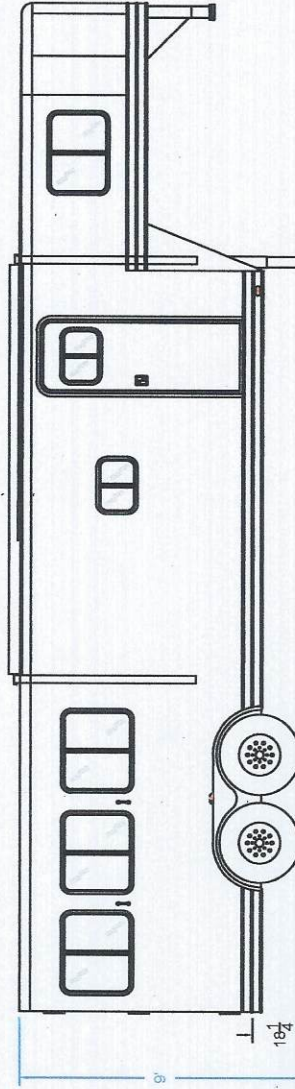

C829 CHARGER
2 HORSE
AVAILABLE
C839 CHARGER
3 HORSE
SHOWN
C849 CHARGER
4 HORSE
AVAILABLE

PROPRIETARY AND CONFIDENTIAL  
 THE INFORMATION CONTAINED IN THIS DRAWING  
 IS THE SOLE PROPERTY OF LAKOTA. ANY  
 REPRODUCTION IN PART OR IN WHOLE WITHOUT  
 THE WRITTEN PERMISSION OF LAKOTA IS  
 STRICTLY PROHIBITED.

Rev.	
Rev.	

MODEL(S):	C839 CHARGER
TITLE:	FLOORPLAN
DATE:	07/01/14
BY:	KERM
FILE:	2015 MODEL YEAR
DWG #:	
SCALE:	N/A
SHEET:	1 OF 1

**LAKOTA TRAILERS**