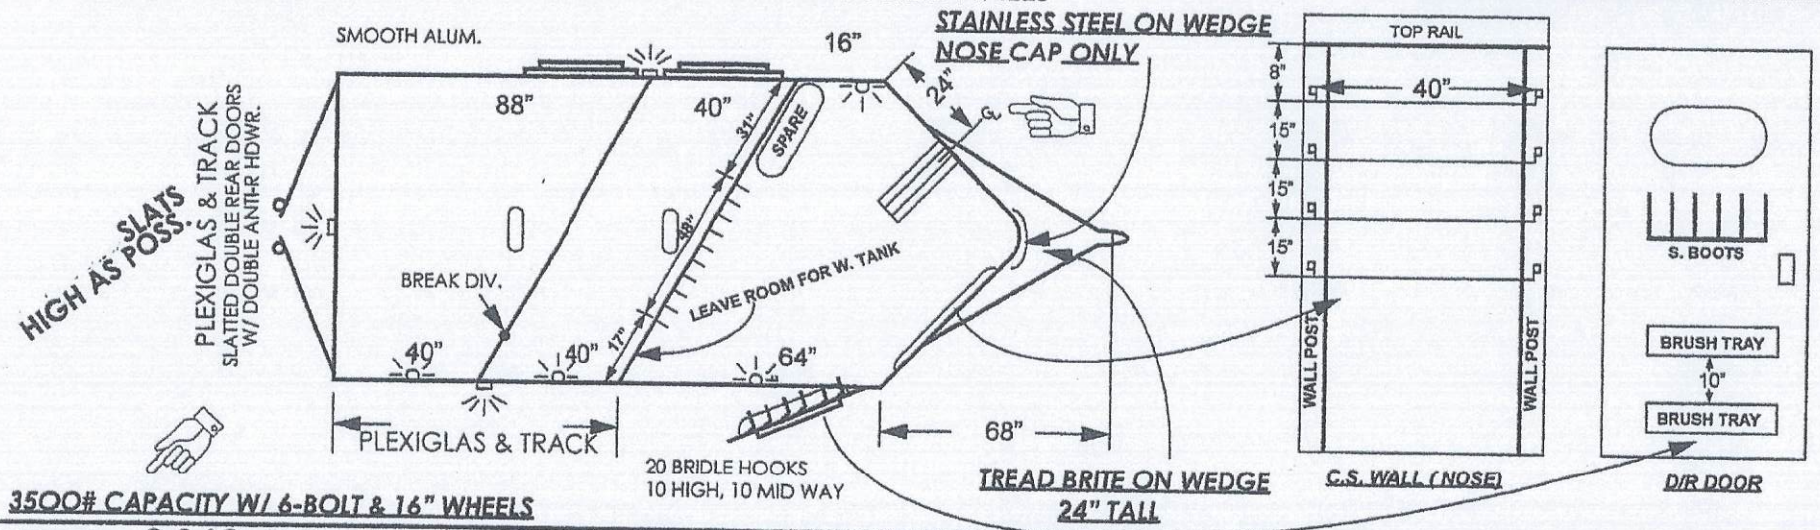

PLATINUM MANUFACTURING

CUSTOMER: SHININ B/

STOCK/ COMBO TRAILER ORDER

STOCK/ COMBO- DO NOT INSULATE, LINE & RUBBER SIDE WALLS

P.P. WHITE EXTERIOR FINISH

3500# CAPACITY W/ 6-BOLT & 16" WHEELS

MODEL: **2 S/C, B.P.**

WIDTH: **7'-0"**

LENGTH: **12'-0"**

HEIGHT: **7'-0"**