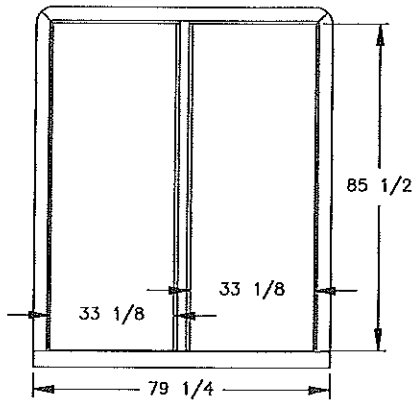

MODEL 9407

Base Code	Package	Width x Height	Dressing Room	Length	Axle	Weight	Retail
9407-2H00	P9403	6(7)W X 7(6)H	42"	14' 4"	3.5K	2800	\$18,530

Price includes freight