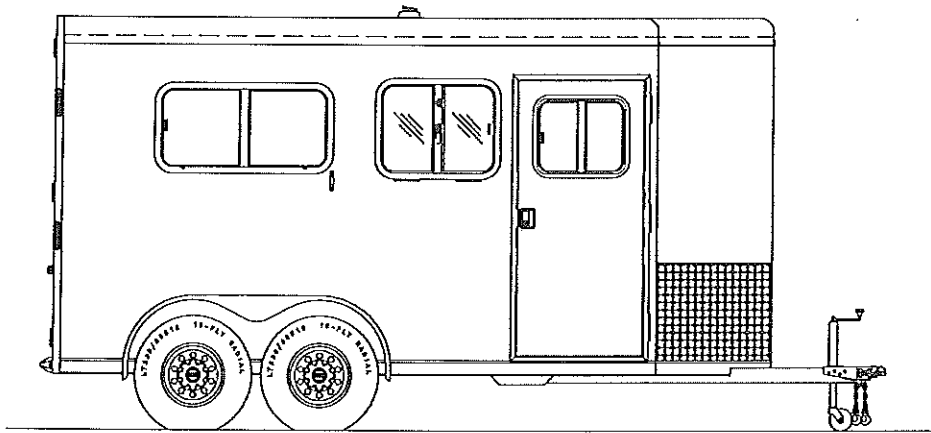

MODEL 9407

Base Code	Package	Width x Height	Dressing Room	Length	Axle	Weight	Retail
9407-2H00	P9403	6(7)W X 7(6)H	42"	14' 4"	3.5K	2800	\$18,530

Price includes freight