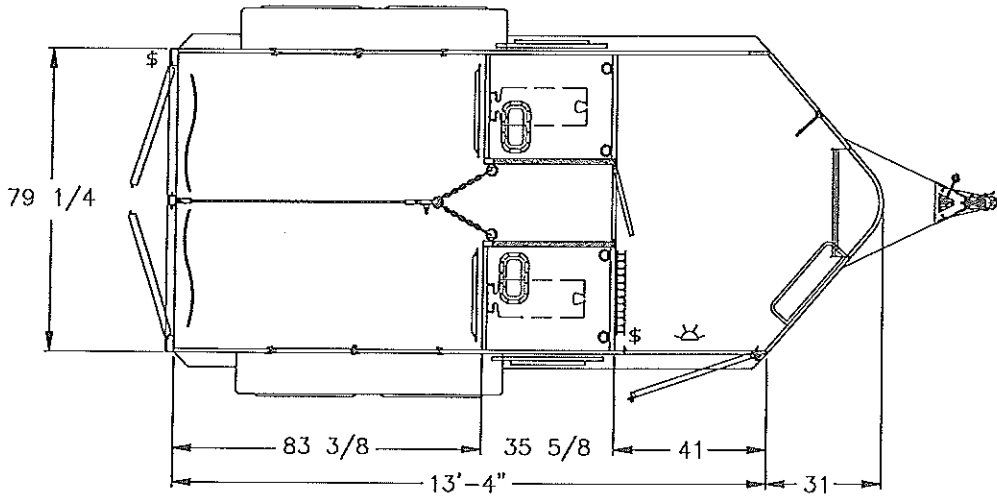

MODEL 9407

Base Code	Package	Width x Height	Dressing Room	Length	Axle	Weight	Retail
9407-2H00	P9403	6(7)W X 7(6)H	42"	14' 4"	3.5K	2800	\$18,530

Price includes freight