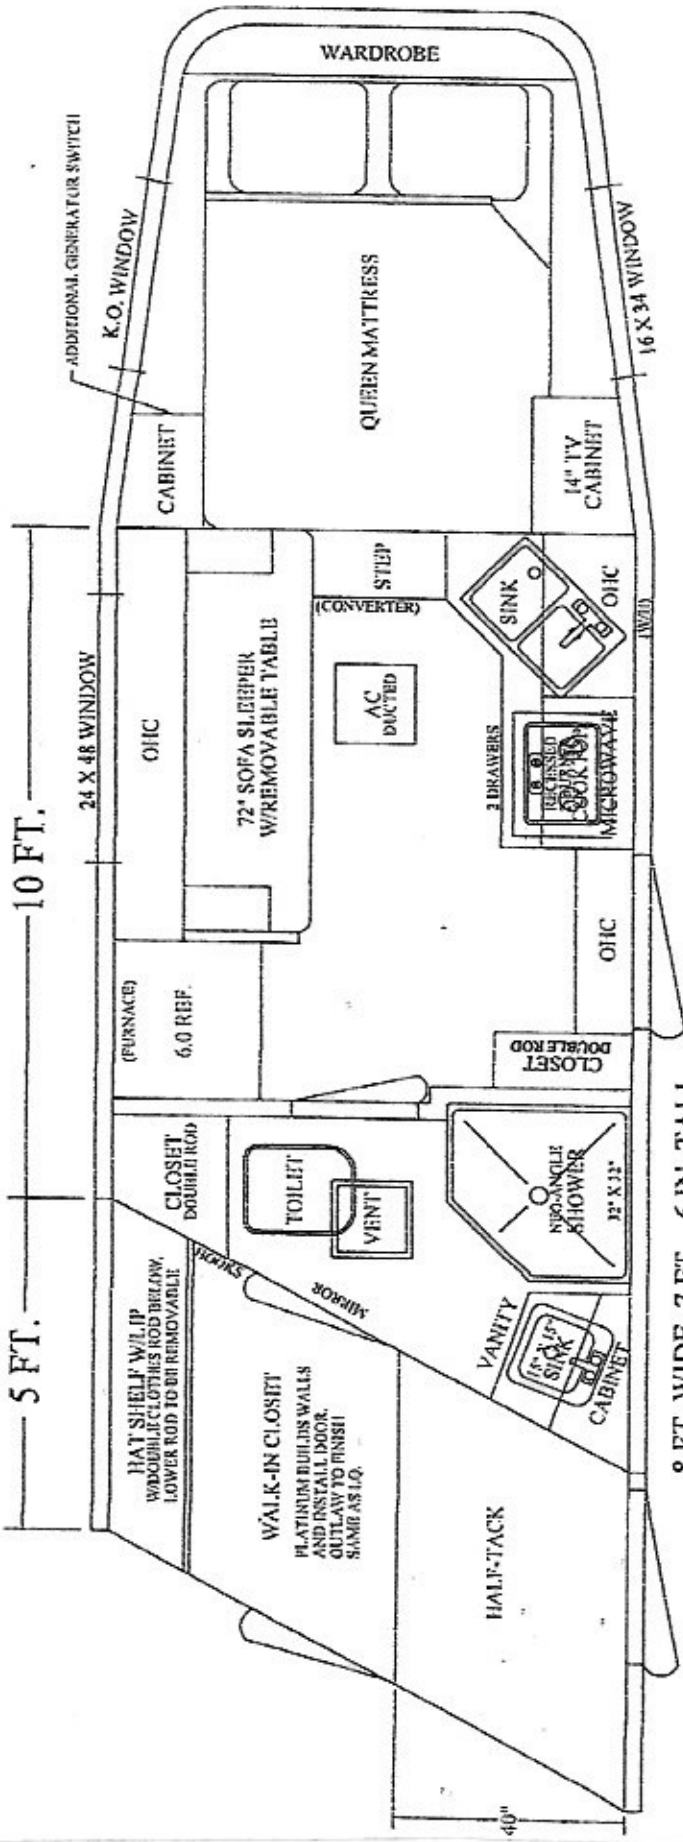

5 FT.

10 FT.

8 FT. WIDE, 7 FT. - 6 IN. TALL

OUTLAW CONVERSIONS

1000 AIRPORT ROAD
Stephenville, Texas 76401

ENG. NOTE: "SPECIAL FRAMING"
ON SIDE WALLS IN LIVING QTR.'S

P.P. WHITE EXTERIOR FINISH

20 BRIDLE HOOKS
10 HIGH, 10 MID WAY

30 BRIDLE HOOKS
15 HIGH, 15 MID WAY

R/T DOOR
W/ LOUVERS

45/55 REAR DOORS

48"

40"

60"

24" X 48"

(K)