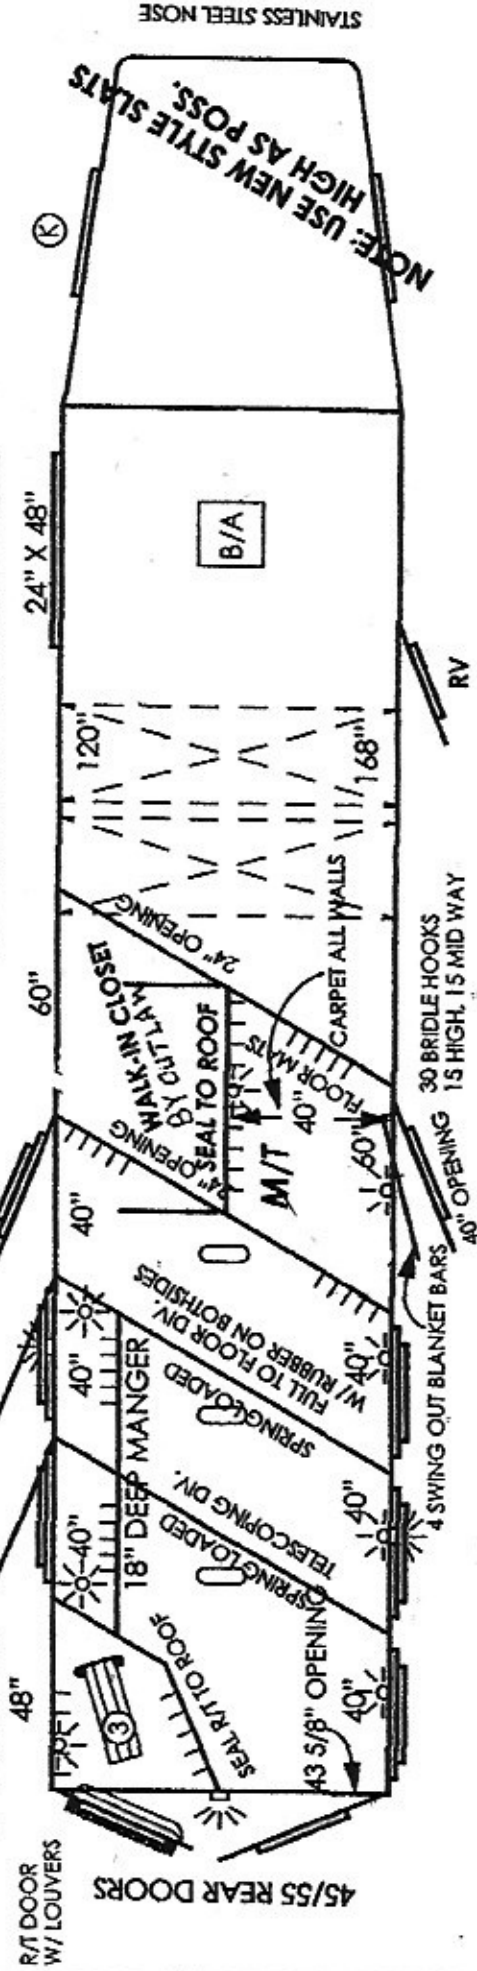

5 FT.

10 FT.

8 FT. WIDE, 7 FT. - 6 IN. TALL

OUTLAW CONVERSIONS

1000 AIRPORT ROAD
Stephenville, Texas 76401

ENG. NOTE: "SPECIAL FRAMING"
ON SIDE WALLS IN LIVING QTR.'S

P.P. WHITE EXTERIOR FINISH

20 BRIDLE HOOKS
10 HIGH, 10 MID WAY

30 BRIDLE HOOKS
15 HIGH, 15 MID WAY

R/T DOOR
W/ LOUVERS

45/55 REAR DOORS

48"

40"

60"

24" X 48"

(K)