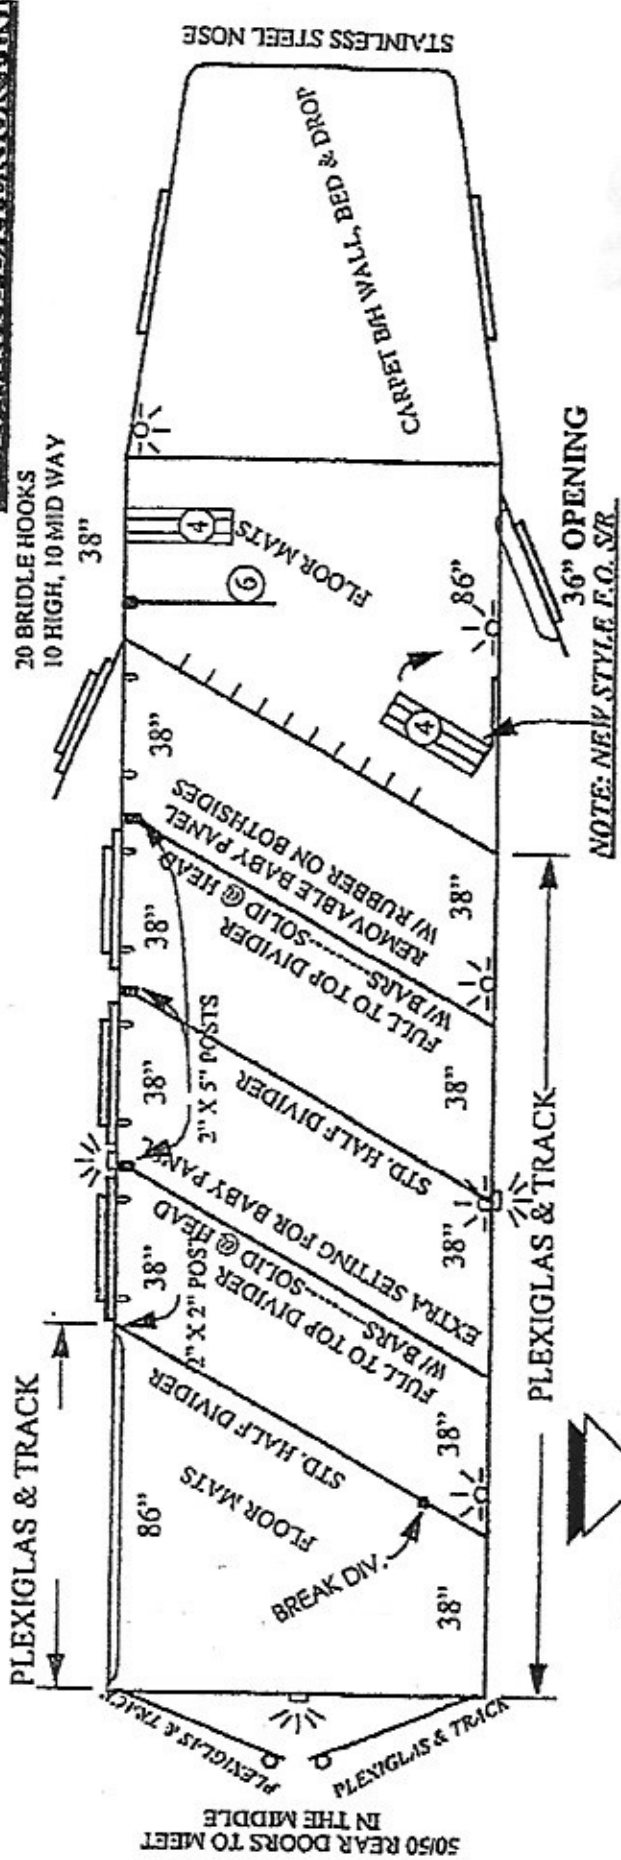

PIPE WHITE EXTERIOR FINI

STD.- TAPER WHEEL WELLS UP TO SIDES, B.S.