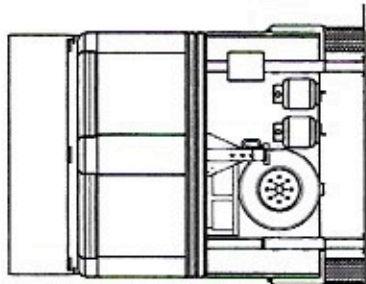

C8612RK

STRUCTURE NOTES
Triple BEA Carrier

Lakota Trailers
PROPRIETARY AND CONFIDENTIAL

MODEL(S)
Charger
C8612RK Side Load