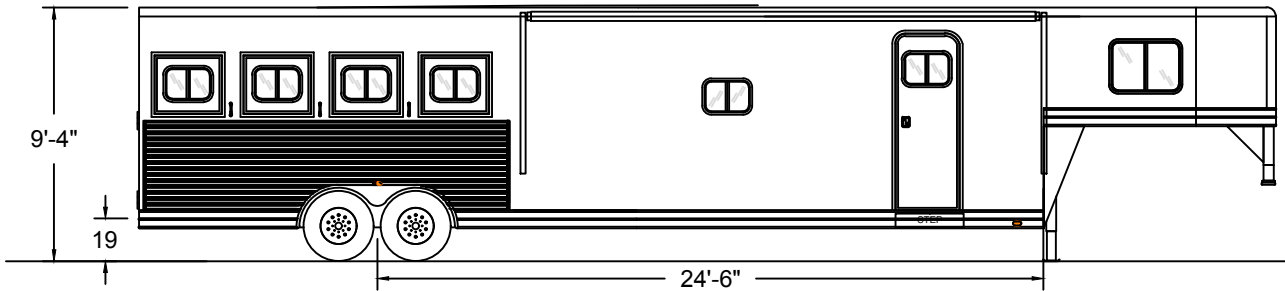

C8415SRB 9FT SLIDE
CHARGER
4 HORSE

PROPRIETARY AND CONFIDENTIAL
THE INFORMATION CONTAINED IN THIS DRAWING IS THE SOLE PROPERTY OF LAKOTA. ANY REPRODUCTION IN PART OR IN WHOLE WITHOUT THE WRITTEN PERMISSION OF LAKOTA IS STRICTLY PROHIBITED.

MODEL:	C8415 RISER SOFA CHARGER	SHEET:	1 OF 1
DRAWN BY:	FR	DATE:	
SCALE:	N.T.S.		

LAKOTA TRAILERS