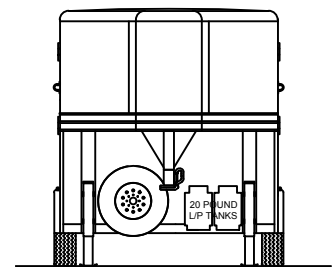

C8415SRB 9FT SLIDE
CHARGER
4 HORSE

PROPRIETARY AND CONFIDENTIAL
THE INFORMATION CONTAINED IN THIS DRAWING IS THE SOLE PROPERTY OF LAKOTA. ANY REPRODUCTION IN PART OR IN WHOLE WITHOUT THE WRITTEN PERMISSION OF LAKOTA IS STRICTLY PROHIBITED.

MODEL:	C8415 RISER SOFA CHARGER	SHEET:	1 OF 1
DRAWN BY:	FR	DATE:	
SCALE:	N.T.S.		

LAKOTA TRAILERS