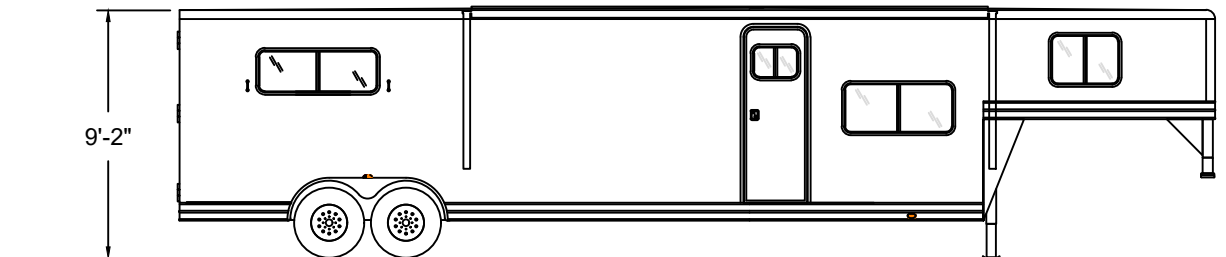

AC8315 SLIDE
COLT

REV	DESCRIPTION	DATE
* *		****

PROPRIETARY AND CONFIDENTIAL		MODEL: COLT AC8315 SLIDE	
THE INFORMATION CONTAINED IN THIS DRAWING IS THE SOLE PROPERTY OF LAKOTA TRAILERS. ANY REPRODUCTION IN PART OR IN WHOLE WITHOUT THE WRITTEN PERMISSION OF LAKOTA TRAILERS IS STRICTLY PROHIBITED.		TITLE: *	
DRAWN BY: BB	DATE: 05/31/2017	DWG NO.: *	REV: *
SCALE: N.T.S.	LAKOTA TRAILERS		SHEET: 1 OF 1