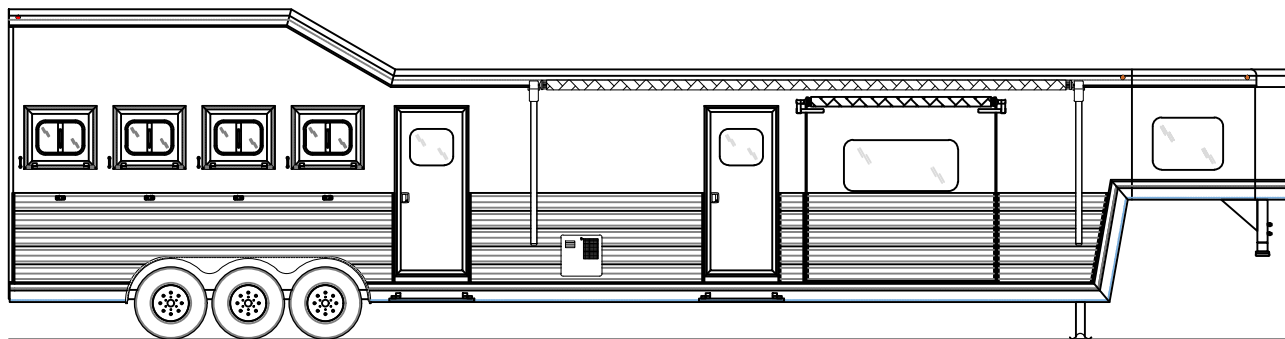

*BH8417
Double Slide*

STRUCTURE NOTES

Triple BFA Carrier
Steel C-Channel

Lakota Trailers

PROPRIETARY AND CONFIDENTIAL
THE INFORMATION CONTAINED IN THIS DRAWING IS THE SOLE PROPERTY OF LAKOTA. ANY REPRODUCTION IN PART OR IN WHOLE WITHOUT THE WRITTEN PERMISSION OF LAKOTA IS STRICTLY PROHIBITED.

MODEL(S): Bighorn
BH8417(2S) 4' Midtack

TITLE: BH8417(2S) 4' Midtack Sales

DATE: 2/10/23

DRAWN BY: TB