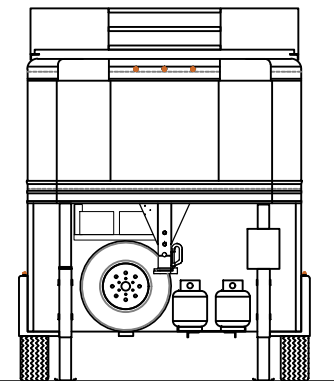

CH8312RKB

**STRUCTURE NOTES**

- Optional Drop Butt Windows
- Optional Horse Area Slat

**Lakota Trailers**

PROPRIETARY AND CONFIDENTIAL  
 THE INFORMATION CONTAINED IN THIS DRAWING IS THE SOLE PROPERTY OF LAKOTA. ANY REPRODUCTION IN PART OR IN WHOLE WITHOUT THE WRITTEN PERMISSION OF LAKOTA IS STRICTLY PROHIBITED.

MODEL(S):	Charger CH8312RKB	
TITLE:	CH8312RKB Sales	
DATE:	12/4/24	DRAWN BY: TB