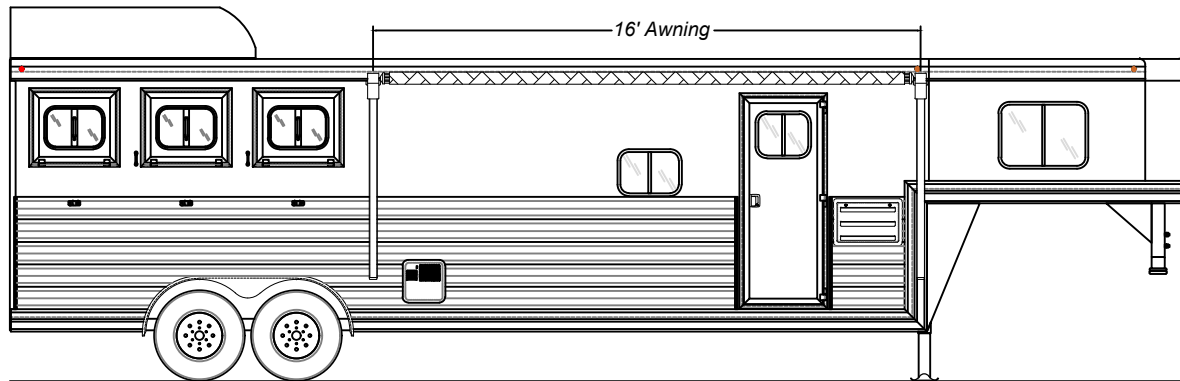

CH8312RKB

**STRUCTURE NOTES**

- Optional Drop Butt Windows
- Optional Horse Area Slat

**Lakota Trailers**

PROPRIETARY AND CONFIDENTIAL  
 THE INFORMATION CONTAINED IN THIS DRAWING IS THE SOLE PROPERTY OF LAKOTA. ANY REPRODUCTION IN PART OR IN WHOLE WITHOUT THE WRITTEN PERMISSION OF LAKOTA IS STRICTLY PROHIBITED.

MODEL(S):	Charger CH8312RKB	
TITLE:	CH8312RKB Sales	
DATE:	12/4/24	DRAWN BY: TB