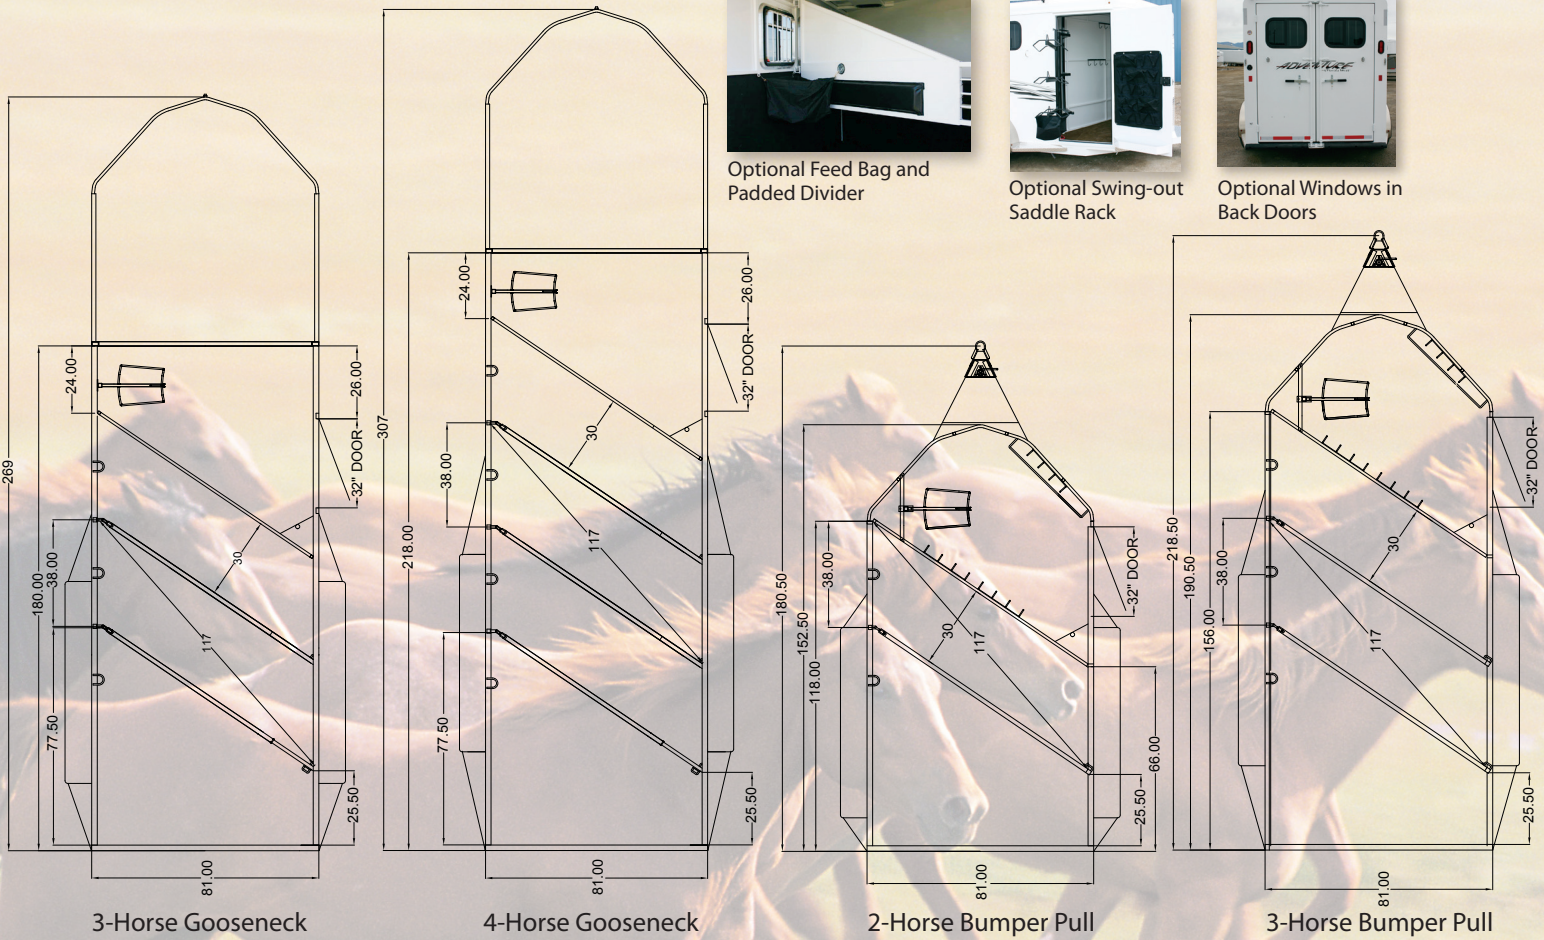

Features & Options

Standard Features

- 6'9" Wide, 7'0" Tall
- Triple Wall Construction
- Aluminum Exterior Sheets
- 1 Piece Aluminum Roof
- 4 Wheel Electric Brakes
- Easy Lube Hubs
- Radial Tires
- Aluminum Fenders, Tread Brite Tapered Steps & Front Gravel Guard
- Drop Down Feed Windows
- Windows Tail Side
- Screened Windows Each Side of Gooseneck
- Rubber Wall Mats
- Rubber Floor Mats
- Rubber Bumper
- Dome Light in Horse Compartment
- Double Rear Doors
- Slam Latch Dividers
- Epoxy Primer
- Infrared Cured Polyurethane Paint
- Molded Seven-Way RV Plug
- Four Wheel Electric Brakes
- Break Away Switch with Battery
- One Year Limited Warranty

Tack Room Features

- 32 Inch Inset Tack door
- Dome Light
- Corner Brush Tray - Water Tank Ready
- Tack Door Brush Tray
- Two, Three or Four Place Saddle Racks
- 16 Bridle Hooks
- 2 Blanket Rods
- Clothes Rod
- Camper Vent
- Carpeted Floor
- Carpeted GN Deck and Bulkhead
- Spare Tire Bracket

Available Options

- Convenience Package*
- Swing-out Saddle Rack
- Windows in Rear Doors
- 25 Gallon Water Tank
- Door Mounted Tack Organizer
- Sport Bag
- Flood Light
- Spare Tire
- Pop Up Roof Vent in Horse Area
- Chrome Center Caps
- Feed Bags
- Divider Pads

* Convenience Package includes: swing-out saddle rack, spare tire, water tank, door mounted tack organizer, sport bag, load light by tack door and rear gate

ADVENTURE®
ALUMINUM **MX**
MAXIMUM

ADVENTURE[®] ALUMINUM MX MAXIMUM