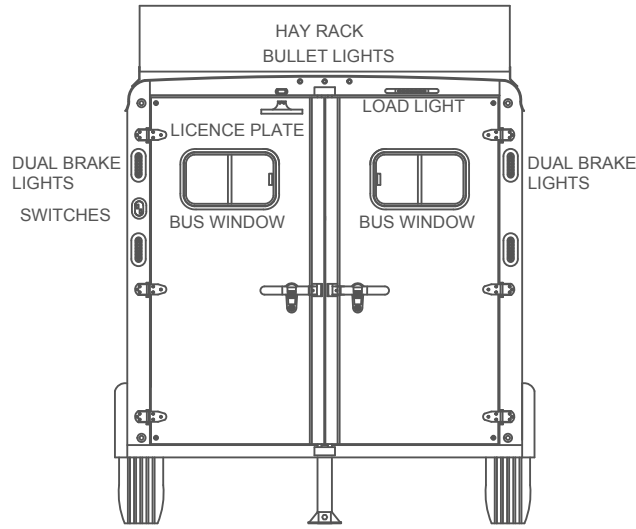

STAR012618SW3

TRAILER #	----	REVISIONS		
HEIGHT	7'6"	REV	DESCRIPTION	DATE
WIDTH	8'	1	812-Logan Limited	

NOTE:
 THIS DRAWING AND IT'S DATA ARE THE PROPERTY OF LOGAN COACH ANY USE OF THIS DRAWING OR IT'S DATA WITHOUT WRITTEN PERMISSION OF LOGAN COACH IS EXPRESSLY FORBIDDEN
 OPTIONAL FEATURES MAY BE SHOWN FOR REFERENCE

DWG NO.	LQ-812-221	DATE	
MODEL	LOGAN LIMITED	MATERIAL	
SCALE CUSTOM	NAME:	SHEET	1 of 1