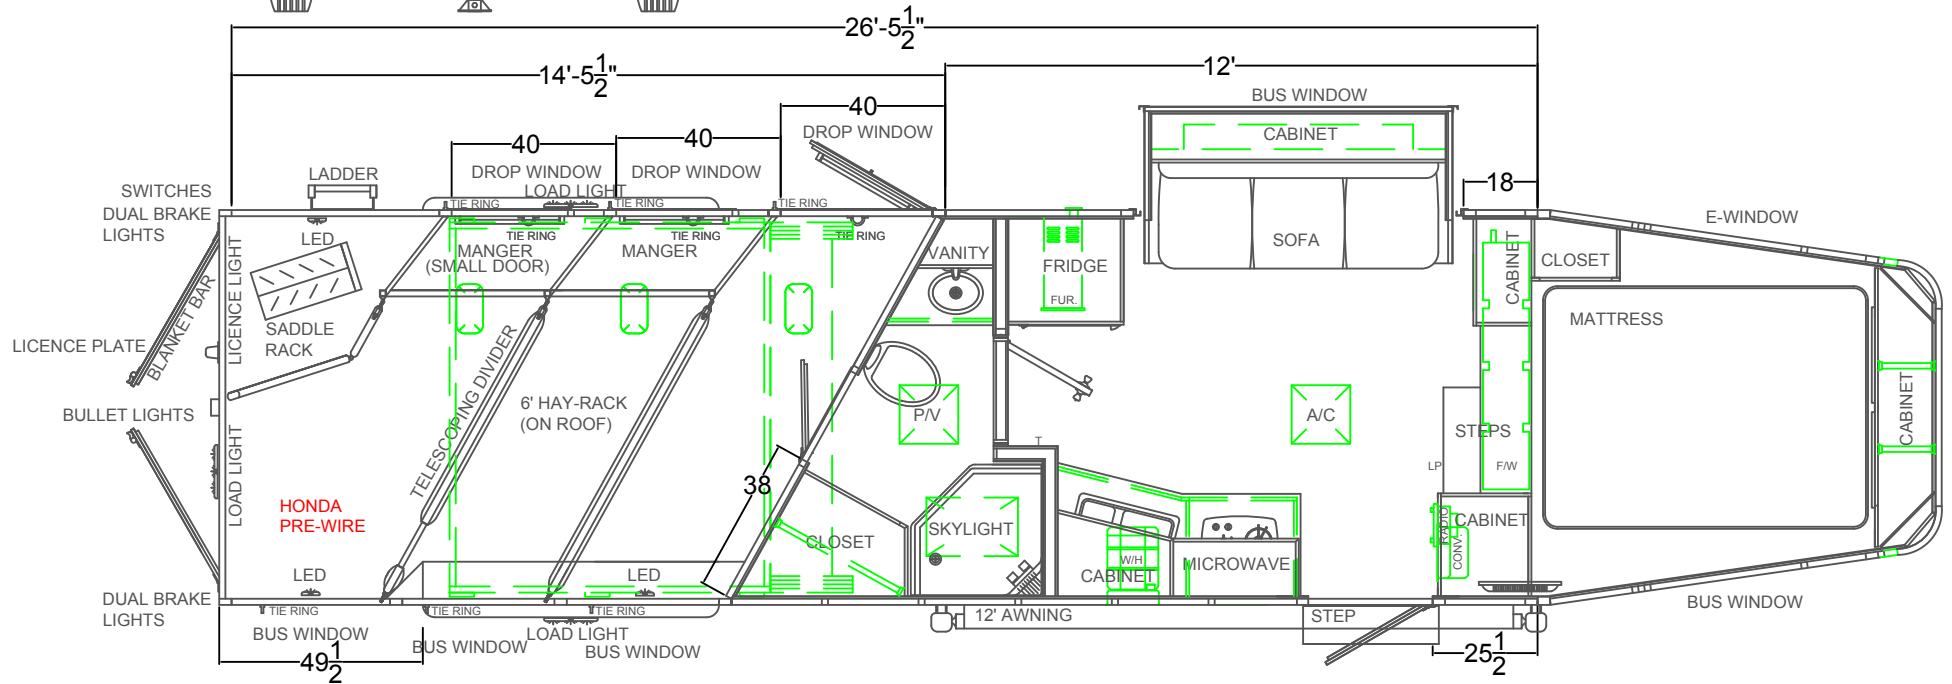

STAR012618SW3

TRAILER #	----	REVISIONS		
HEIGHT	7'6"	REV	DESCRIPTION	DATE
WIDTH	8'	1	812-Logan Limited	

NOTE:
 THIS DRAWING AND IT'S DATA ARE THE PROPERTY OF LOGAN COACH ANY USE OF THIS DRAWING OR IT'S DATA WITHOUT WRITTEN PERMISSION OF LOGAN COACH IS EXPRESSLY FORBIDDEN
 OPTIONAL FEATURES MAY BE SHOWN FOR REFERENCE

DWG NO.	LQ-812-221	DATE	
MODEL	LOGAN LIMITED	MATERIAL	
SCALE CUSTOM	NAME:	SHEET	1 of 1