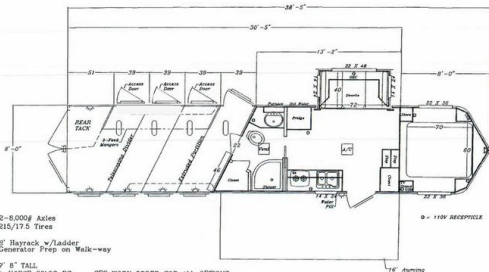

2-8,000# Axles  
215/17.5 Tires

8' Hayrack w/Ladder  
Generator Prep on Walk-way

7' 8" TALL

4-HORSE 8013G RS

SEE WORK ORDER FOR ALL OPTIONS

**SUNDOWNER  
TRAILERS**  
CUSTOM TRAILER DRAWING  
NOTE: ALL DIMENSIONS ARE APPROXIMATE