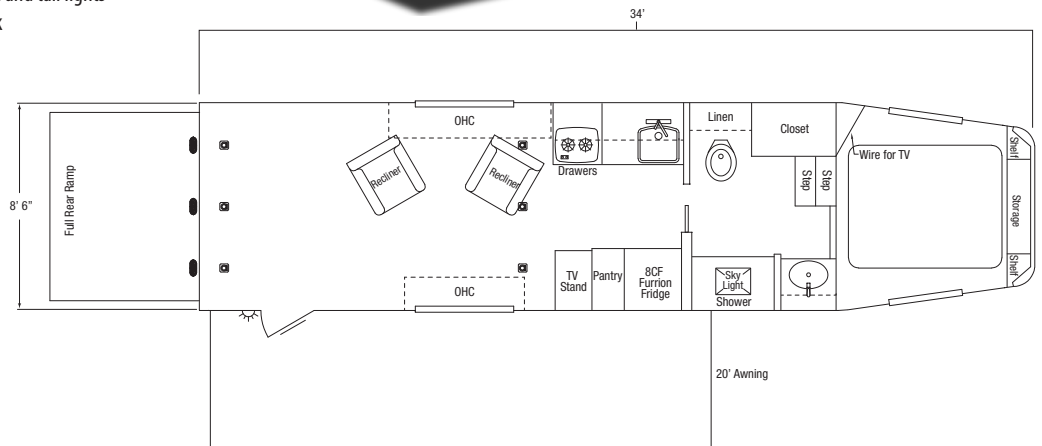

Sundowner TRAILBLAZER Gooseneck TOY BOX

INTERIOR STANDARD FEATURES

- (2) Ducted 15,000 BTU air conditioners with heat strip and Thermostat
- 8 cu. ft. 12V refrigerator
- Microwave
- Formica counter tops
- Single bowl kitchen sink
- Swivel TV antenna
- AM/FM radio CD/DVD player with inside & outside speakers
- Day/night shades
- Upgraded mattress
- Quilt
- Flat screen TV with swivel mount
- Wardrobe and linen closet
- Ceiling puck lights
- Retractable shower door
- Towel rack ring and toilet paper holder
- Toilet
- Shower
- Skylight dome above shower
- Power roof vent in bathroom
- Vessel sink with waterfall faucet
- USB Ports
- Pocket door to bathroom
- Lighted electric awning
- Grab handle
- Park cable hook up
- Pre-framed and wired for HappiJack bed in the 3486 GN Toy Box
- Furnace with (2) 20lb tanks
- 12 volt demand water pump
- City water hook up
- 31 gallon black water tank
- 31 gallon gray water tank
- Sewer dump hose and storage compartment
- 6 gallon LP elec/gas water heater with automatic recovery
- Water drains and water heater bypass for easy winterizing
- Heavy duty 65 amp 12 volt power converter battery charger
- 50 amp marine style 30ft power cord lifeline
- 12 volt charge line to truck
- 12 volt battery disconnect switch
- 2 Deep cycle batteries
- 100 watt solar panel on roof
- Outside 110v outlet
- 120v kitchen and bathroom receptacles, GFI protected
- LP gas leak detector
- Emergency exit windows
- Smoke alarm and fire extinguisher

TRAILER STANDARD EQUIPMENT

- 2 5/16" Gooseneck hitch, adjustable
- 8' 6" wide
- 7' 8" height
- All aluminum construction
- Tubular frame floor
- Aluminum roof
- Aluminum tubing wall uprights
- Pre-painted aluminum skin
- Rear ramp
- Rubber torsion axles
- All wheel electric brakes
- Aluminum wheels
- Nitrogen filled radial tires
- LED clearance and tail lights
- Hydraulic jack
- Rear spoiler