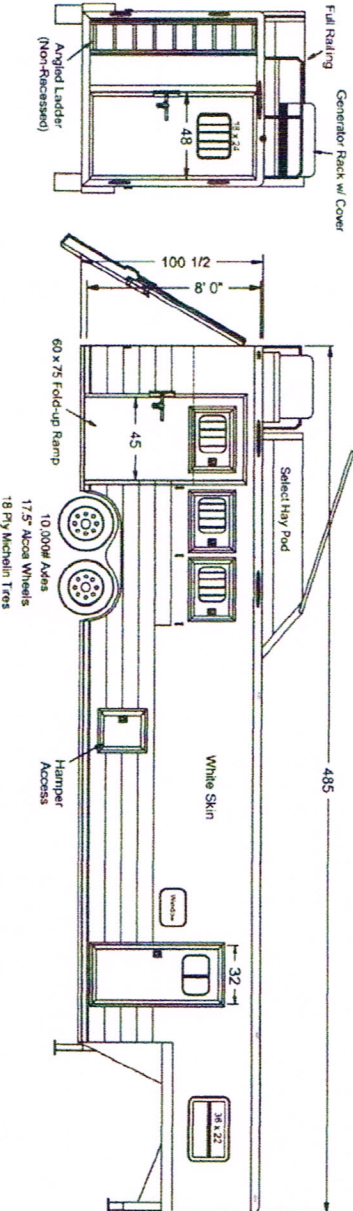

Description: 3 Horse 15' SW Side Load Custom
 Customer: McQueen

Order Number:
 Approved By:

Drawing By: BMB
 Version: 2
 Date: 12.1.20

VIN: M####

● = Interior Lights
 ● = Manger Lights

*Not all concept elements are not to scale. Concept is subject to change depending on living quarters design, engineer design, and final sales quote.

- (12) Tie Hooks
- (3) Street Side
- (3) Curb Side
- (6) Inside Head Area
- Custom Saddle Racks
- (3) Select Face Cages
- Carpel Rear Tacks & Manger Doors
- (25) Custom Bridle Hooks
- (5) Manger Hooks
- (9) Amber Clearance Lights
- (4) Red Clearance Lights
- (4) 12" Red Tail Lights
- Rubber/Kick Plate in Horse Area
- Line & Insulate Ceiling in Horse Area
- Line & Insulate Walls in Horse Area
- Rubber Mats in Horse Area & Tacks
- (1) Feed Bag at Escape Door
- Room for (2) #40 Bottles