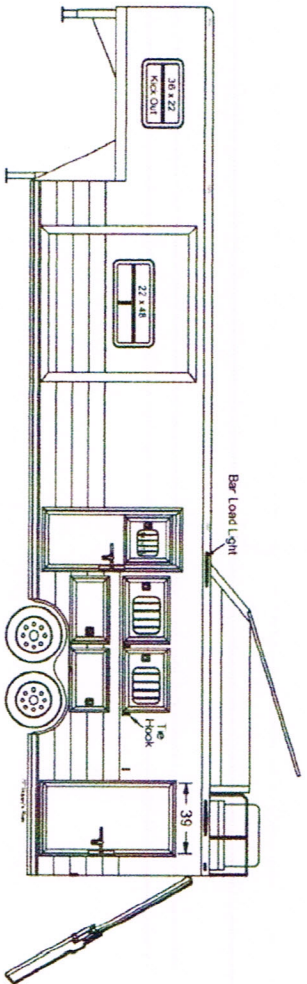

Description: 3 Horse 15' SW Side Load Custom
 Customer: McQueen

Order Number:
 Approved By:

Drawing By: BMB
 Version: 2
 Date: 12.1.20

VIN: M####

● = Interior Lights
 ● = Manger Lights

*Not all concept elements are not to scale. Concept is subject to change depending on living quarters design, engineer design, and final sales quote.

- (12) Tie Hooks
- (3) Street Side
- (3) Curb Side
- (6) Inside Head Area
- Custom Saddle Racks
- (3) Select Face Cages
- Carpel Rear Tacks & Manger Doors
- (25) Custom Bridle Hooks
- (5) Manger Hooks
- (9) Amber Clearance Lights
- (4) Red Clearance Lights
- (4) 12" Red Tail Lights
- Rubber/Kick Plate in Horse Area
- Line & Insulate Ceiling in Horse Area
- Line & Insulate Walls in Horse Area
- Rubber Mats in Horse Area & Tacks
- (1) Feed Bag at Escape Door
- Room for (2) #40 Bottles