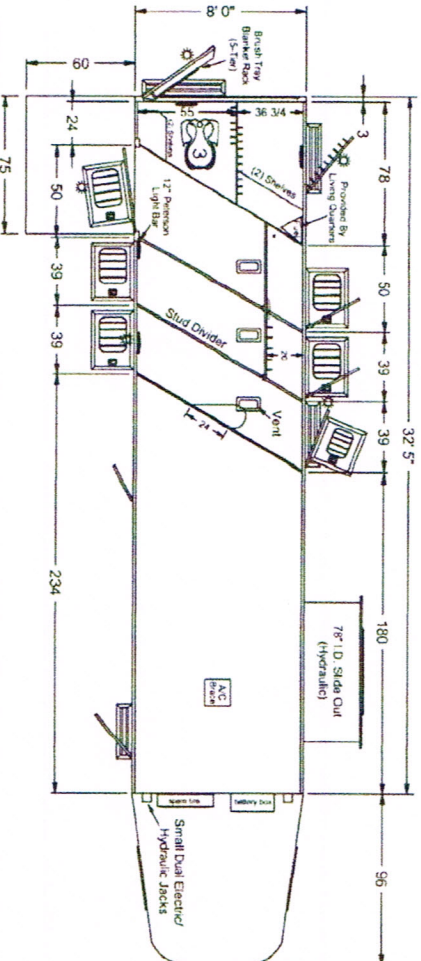

Description: 3 Horse 15' SW Side Load Custom
 Customer: McQueen

Order Number:
 Approved By:

Drawing By: BMB
 Version: 2
 Date: 12.1.20

VIN: M####

● = Interior Lights
 ● = Manger Lights

*Not all concept elements are not to scale. Concept is subject to change depending on living quarters design, engineer design, and final sales quote.

- (12) Tie Hooks
- (3) Street Side
- (3) Curb Side
- (6) Inside Head Area
- Custom Saddle Racks
- (3) Select Face Cages
- Carpel Rear Tacks & Manger Doors
- (25) Custom Bridle Hooks
- (5) Manger Hooks
- (9) Amber Clearance Lights
- (4) Red Clearance Lights
- (4) 12" Red Tail Lights
- Rubber/Kick Plate in Horse Area
- Line & Insulate Ceiling in Horse Area
- Line & Insulate Walls in Horse Area
- Rubber Mats in Horse Area & Tacks
- (1) Feed Bag at Escape Door
- Room for (2) #40 Bottles