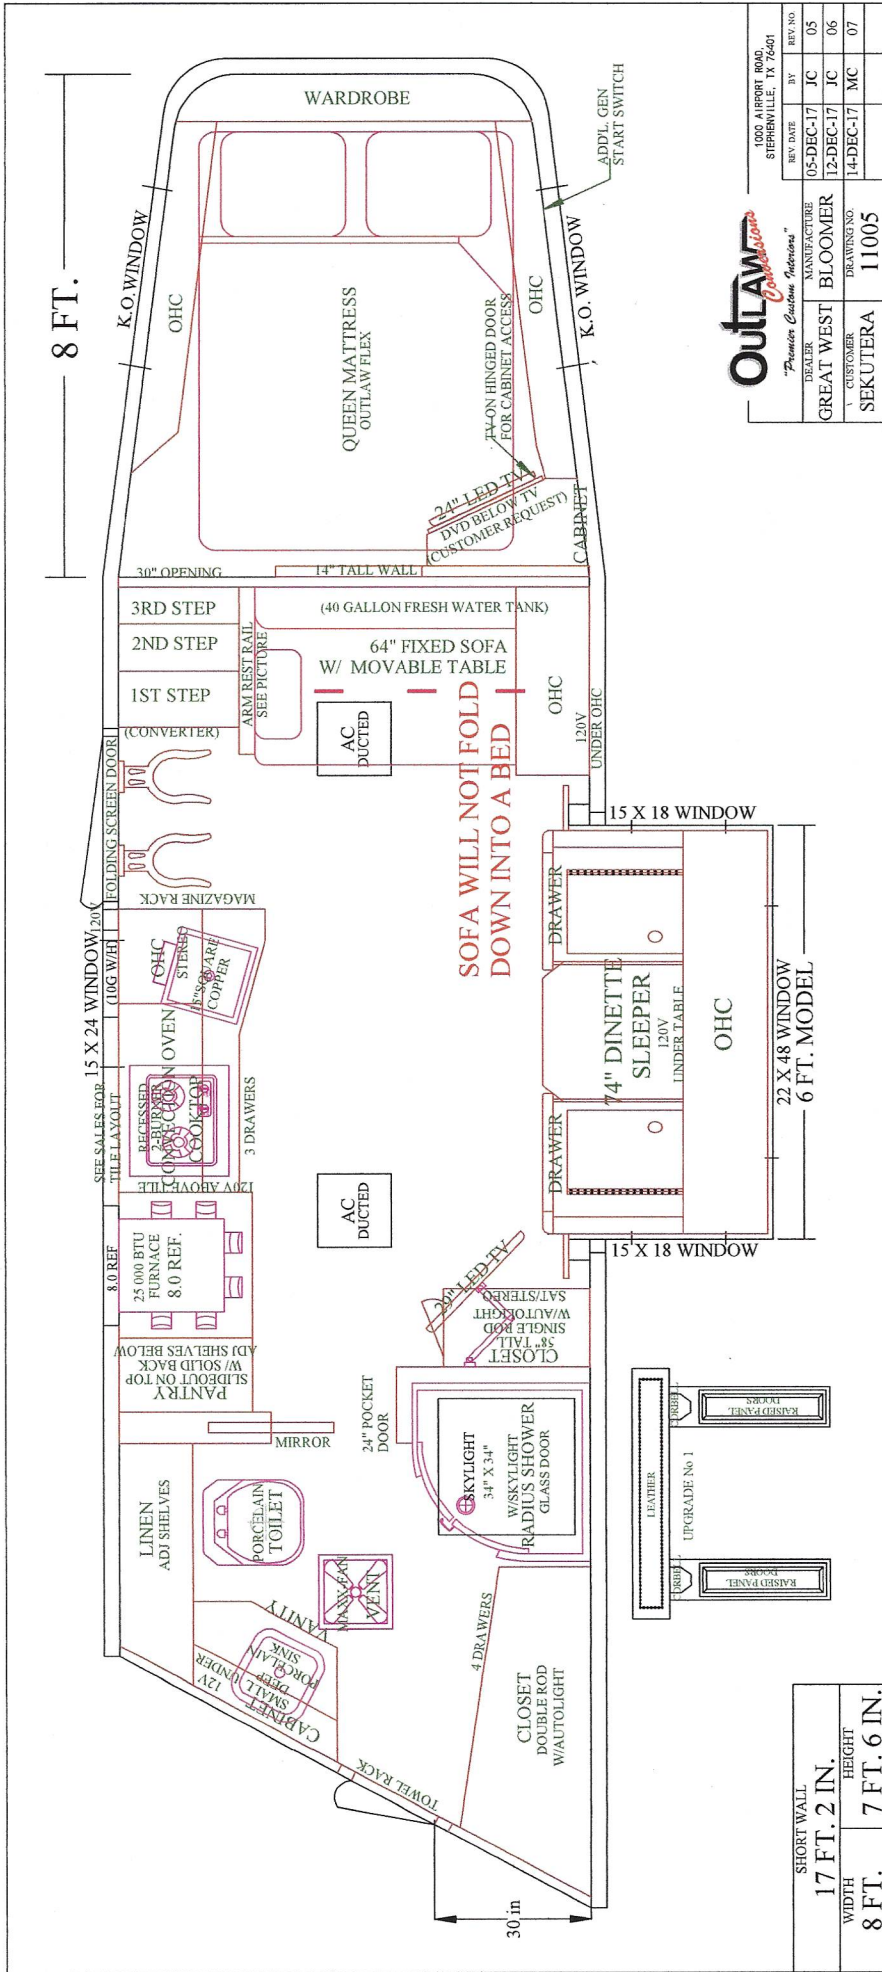

12-15-17

**Outlaw**  
"Premier Custom Interiors"

1000 AIRPORT ROAD, STEPHENVILLE, TX 76401	REV. DATE	BY	REV. NO.
	05-DEC-17	JC	05
DEALER: GREAT WEST BLOOMER	MANUFACTURER		
CUSTOMER: SEKUTERA	DRAWING NO. 11005		
	12-DEC-17	JC	06
	14-DEC-17	MC	07