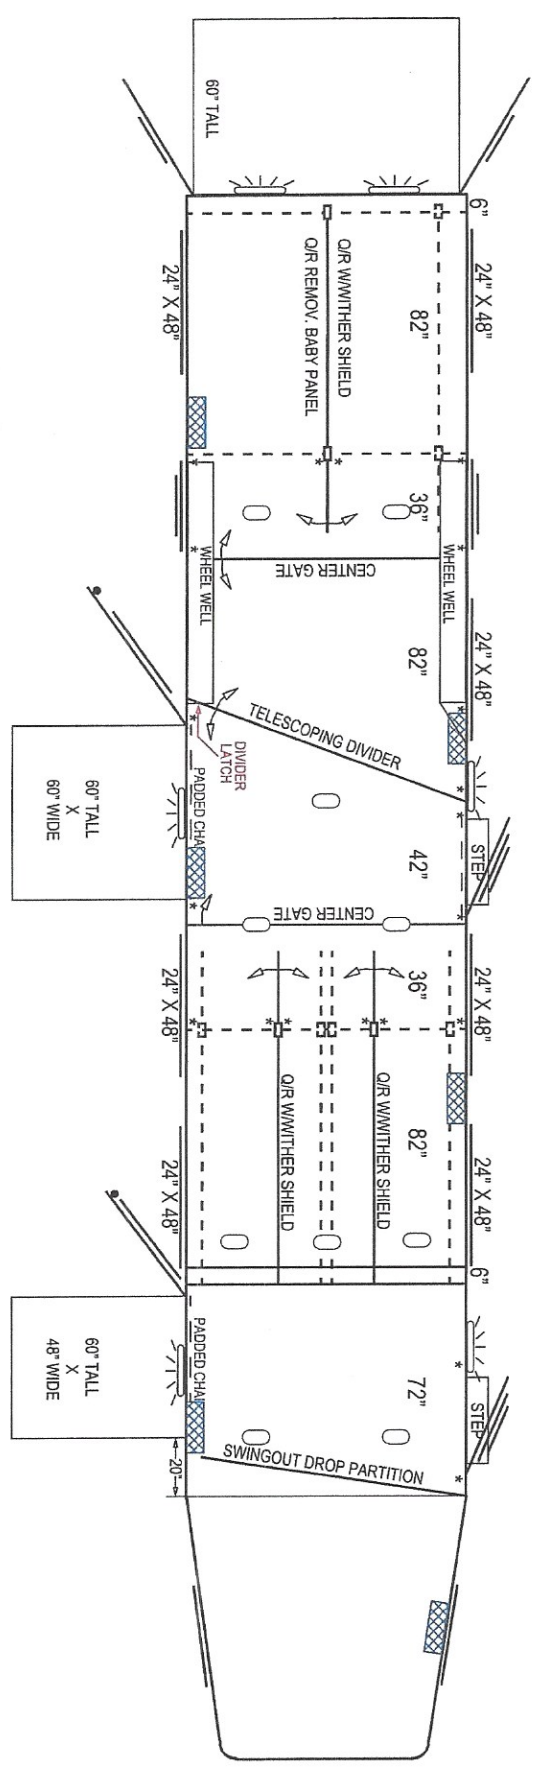

**4-Star Trailers, Inc.**  
Base Model: 4S6C328

**HEAD TO HEAD HORSE TRAILER**

Customer: \_\_\_\_\_

Serial No: 39028  
Model: HTXG5H378080

WIDTH: 8'0"      LENGTH: 37'0"      HEIGHT: 8'0"      Jig: \_\_\_\_\_      Date: 2/17/20

RKC  
REV. 2/25

ALL MEASUREMENTS ARE APPROXIMATE