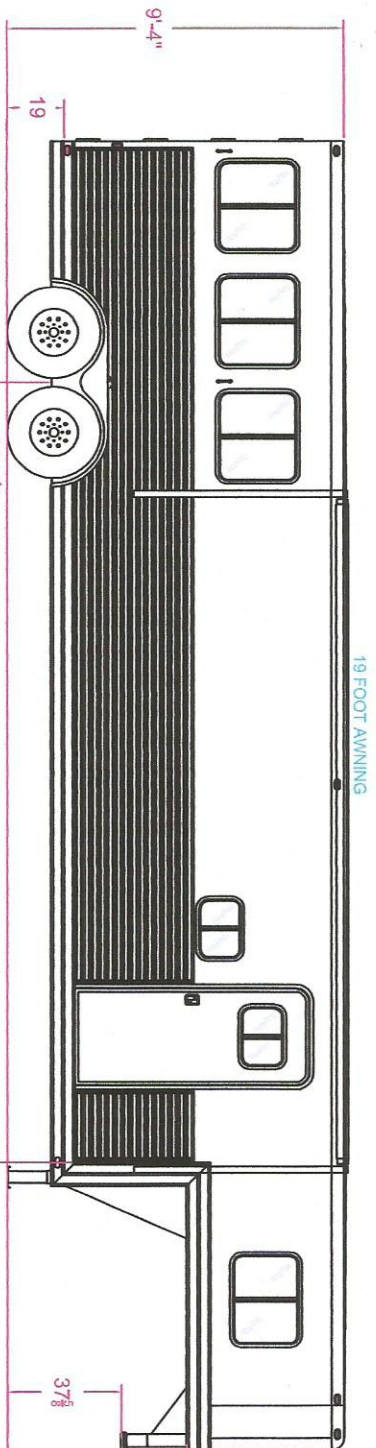

- B8214
2 HORSE
AVAILABLE
- B8314
3 HORSE
SHOWN
- B8414
4 HORSE
AVAILABLE
- B8514
5 HORSE
AVAILABLE

PROPRIETARY AND CONFIDENTIAL
 THE INFORMATION CONTAINED IN THIS DRAWING IS THE SOLE PROPERTY OF LAKOTA. ANY REPRODUCTION IN PART OR IN WHOLE WITHOUT THE WRITTEN PERMISSION OF LAKOTA IS STRICTLY PROHIBITED.

MODEL(S): B8314 SL BIGHORN 18ft
 TITLE: FLOORPLAN
 DATE: 11.21.12
 FILE: 2013 MODEL YEAR
 DWG #: BY:KERM
 SCALE: N/A SHEET: 1 OF 1

LAKOTA TRAILERS