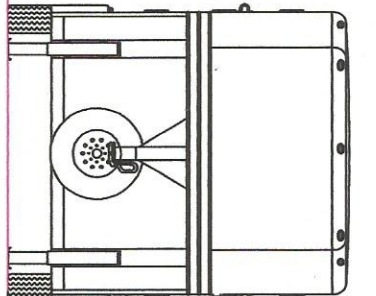

- B8214
2 HORSE
AVAILABLE
- B8314
3 HORSE
SHOWN
- B8414
4 HORSE
AVAILABLE
- B8514
5 HORSE
AVAILABLE

PROPRIETARY AND CONFIDENTIAL
 THE INFORMATION CONTAINED IN THIS DRAWING IS THE SOLE PROPERTY OF LAKOTA. ANY REPRODUCTION IN PART OR IN WHOLE WITHOUT THE WRITTEN PERMISSION OF LAKOTA IS STRICTLY PROHIBITED.

MODEL(S): B8314 SL BIGHORN 18ft
 TITLE: FLOORPLAN
 DATE: 11.21.12
 FILE: 2013 MODEL YEAR
 DWG #: BY:KERM
 SCALE: N/A SHEET: 1 OF 1

LAKOTA TRAILERS