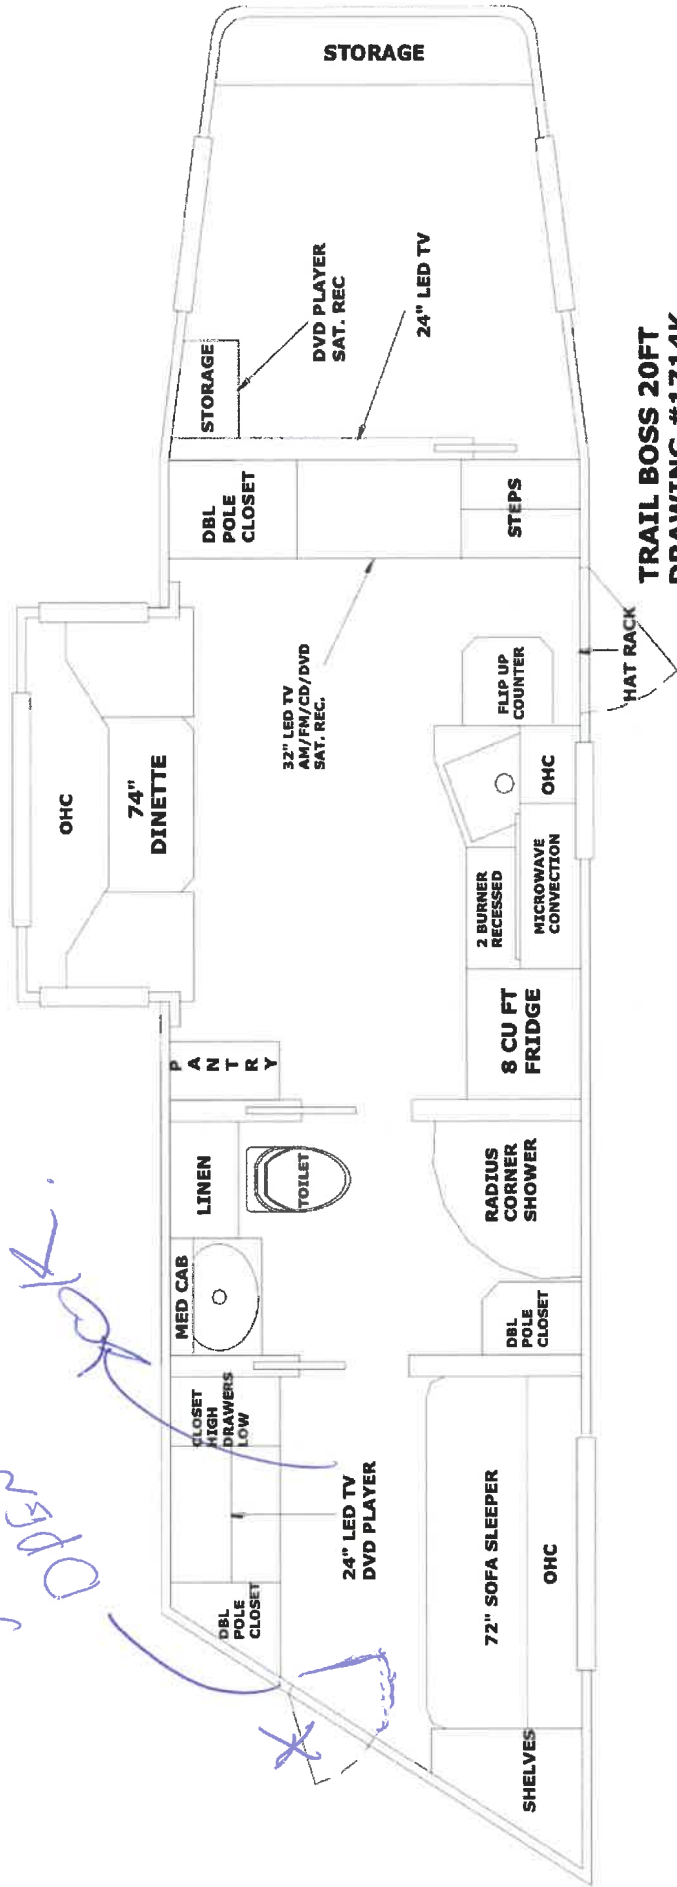

Don't Forget  
Mistake Don  
Open Inside  
OK

**TRAIL BOSS 20FT  
DRAWING #1714K**