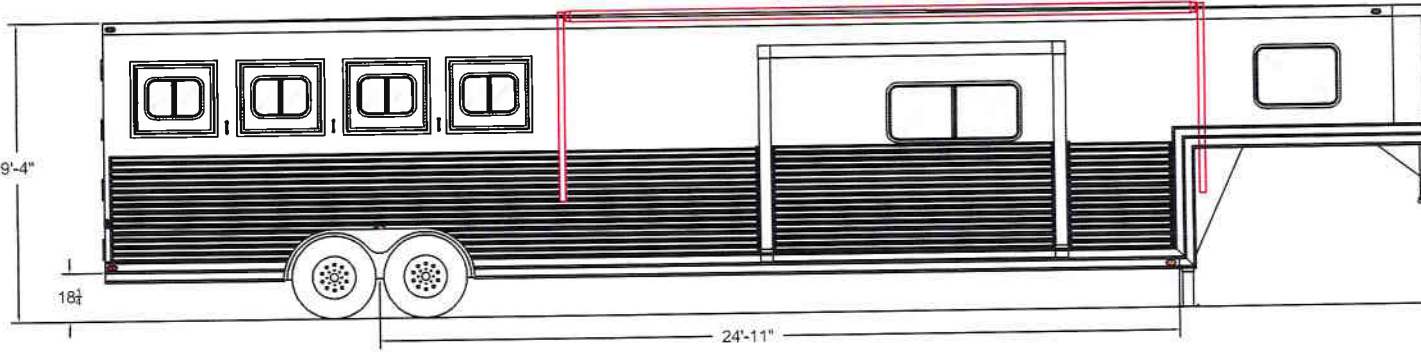

PROPRIETARY AND CONFIDENTIAL
THE INFORMATION CONTAINED IN THIS DRAWING IS THE SOLE PROPERTY OF LAKOTA. ANY REPRODUCTION IN PART OR IN WHOLE WITHOUT THE WRITTEN PERMISSION OF LAKOTA IS STRICTLY PROHIBITED.

MODEL(S): BH8416SR RS DOOR OTA 342 BIGHORN	
TITLE: FLOORPLAN	
DATE: 10.21.16	BY:BB
FILE: 2016 MODEL YEAR	
DWG #:	
SCALE: N/A	SHEET: 1 OF 1

LAKOTA TRAILERS