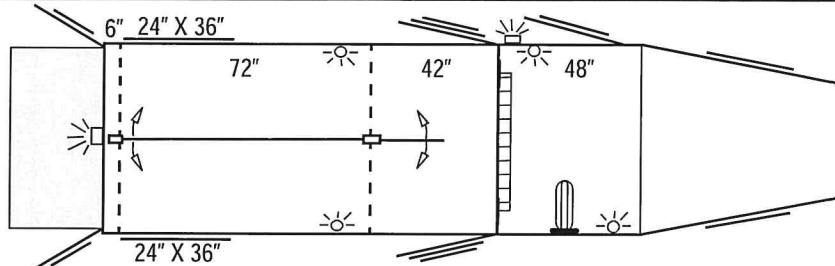

Jig: #2

Date: 6/01/09

LLC

2010 MODEL

Width: 7'-0" Length: 14'-0" Height: 7'-6"

1	Coupler Assy: 2 5/16" ADJ		PRINT
2	Drop Leg: SINGLE LEG / SINGLE SPEED		
3	Subframe Assy: Overhang: 46"		PRINT
4	Axles: 2-102 Capacity: 3,500 # Type: TORSION Brakes: ELECTRIC Hub: 5-BOLT Mtg. Brkt: 80"		
5	Tires: 225/75R15, 6-PLY Spare: YES		
6	Wheels: 15 X 6 STEEL W/SIMULATORS		
7	GN Floor Assy: .090 SMOOTH		PRINT
8	Floor Assy: SMOOTH RIBBED ALUM		PRINT
9	GN Side Assy: PP WHITE TAPER 12" EACH SIDE W/WINDOWS	C.S.	PRINT
10	Drop Ht: 48 7/8"	S.S.	PRINT
11	Side Assy: CS, PP WHITE @ TOP W/(1) 24X36 WINDOW @ HIP	C.S.	PRINT
12	SS, PP WHITE @ TOP W/(1) 24X36 WINDOW @ HIP	S.S.	PRINT
13	Nose: PP WHITE W/POLISHED CORNER CAPS		
14	Roof: Top Rail Lgth= 20' - 11 3/4"		
15	Rear Doors: PP WHITE FULL WIDTH RAMP W/PP WHITE DUTCH DOORS & WINDOWS		PRINT - D/S
16	D/R Door: (1) PP WHITE SS @ DROP W/WINDOW		D/S
17	Walk-Thru Door: (2), PP WHITE (1) EACH SIDE @ BULKHD WALL W/PP WHITE DROP DOWNS W/WINDOWS		D/S
18	Divider: REMOVABLE W/WITHER & SWINGING HEAD SHEILD, PINNED TO REMOVABLE POST @ REAR		PRINT
19	Domelights: (4)		
20	Lights & Wiring: STD, PAIR OF EXTRA HEIGHT TURN SIGNALS, (2) HALOGEN LOAD LIGHTS (1) @ REAR &		
21	(1) SS @ DRESSING ROOM DOOR		
22	D.O.T. Tape: NO Custom Graphics: 60, 19 - IMAGE DESIGN		
23	X Bulkhead Wall: PERM STRAIGHT	X	Two-Way Roof Vents (2):
24	X Feed Bags (2):	X	Floor Mats:
25	X Inside Ties, 2 Per: (4)	X	Rubber Bulkhead Wall:
26	X Outside Ties (4): (4), (2) EACH SIDE	X	Rubber Side Walls:
27	X Butt Bar (2):	X	Rubber Wheel Wells:
28	X Breast Bar (2):	X	Carpet - Gnf, Drop, & Floor: (GRAY)
29	X Saddle Racks, 1 Per: TWO (2) PERM IN D/R @ CS	X	Brush Trays (2): D/R DOOR
30	X Blanket Bar(1): BULKHEAD WALL	X	Bridle Hooks (10): BULKHEAD WALL
31	OPTIONS:		
32			
33			
34			
35			
36			
37			
38			
39			