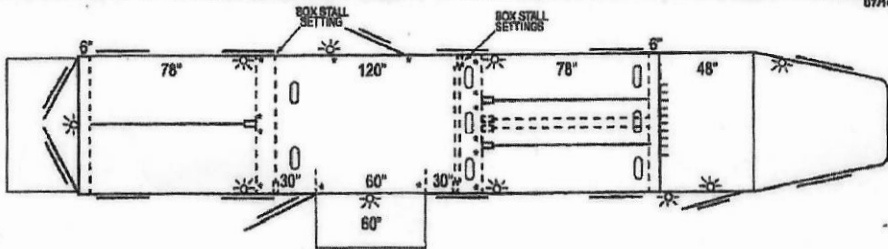

4-Star Trailers, Inc.

BASE MODEL: 4S8C327

HEAD TO HEAD
HORSE TRAILER

Serial No: 22384

Model: PTXG5H287680

Customer:

ALTMAYER /

Jlg:

#4

Date: 06-03-03

JCA

07/16/05

Width: 8'-0" Length: 28'-0" Height: 7'-6"