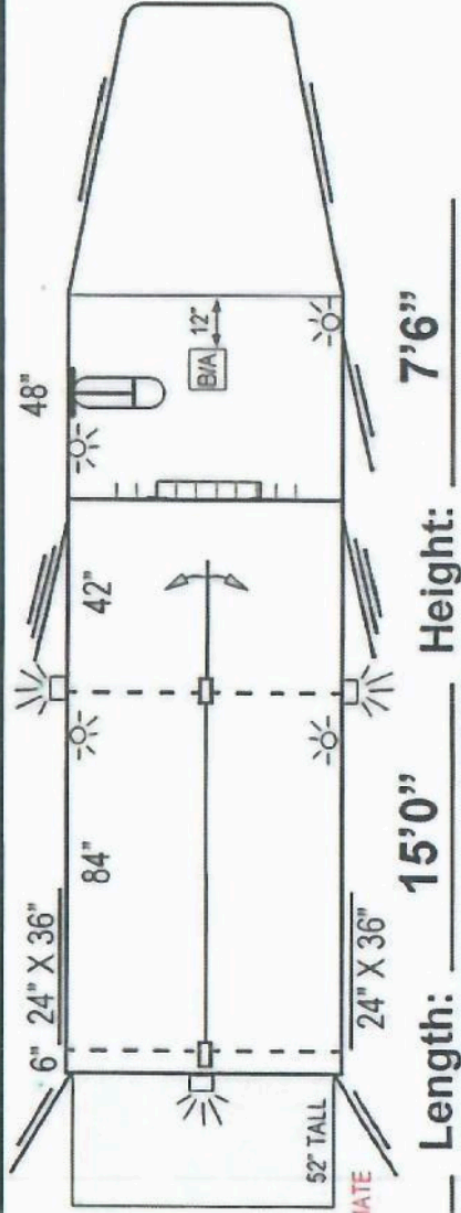

RKC

Sam
2-12-15

ALL MEASUREMENTS ARE APPROXIMATE

Width: 7'0"

Length: 15'0"

Height: 7'6"