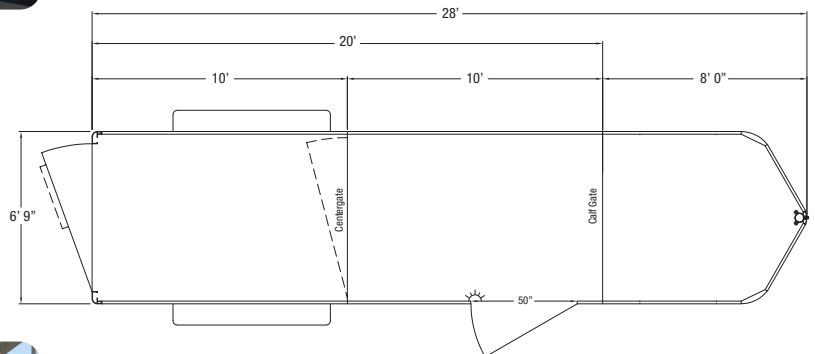

All dimensions are approximate. Photos may show options. Due to constant product improvements, specifications, component parts, standard and optional equipment are subject to change without notice or obligation. Refer to standard and special features for specifics. See your dealer for warranty details. 2021 © Sundowner Trailers, Inc (7.27.21)

SUNDOWNER TRAILERS, INC.

9805 OK Highway 48 South • Coleman, Oklahoma 73432-8523
800-438-4294 • sundownertrailer.com