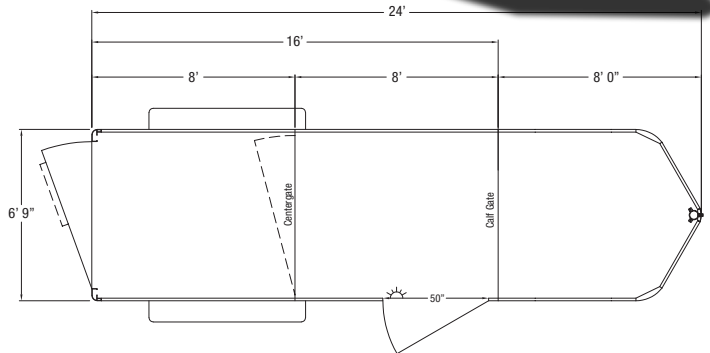

All dimensions are approximate. Photos may show options. Due to constant product improvements, specifications, component parts, standard and optional equipment are subject to change without notice or obligation. Refer to standard and special features for specifics. See your dealer for warranty details. 2021 © Sundowner Trailers, Inc (7.27.21)

SUNDOWNER TRAILERS, INC.

9805 OK Highway 48 South • Coleman, Oklahoma 73432-8523
800-438-4294 • sundownertrailer.com