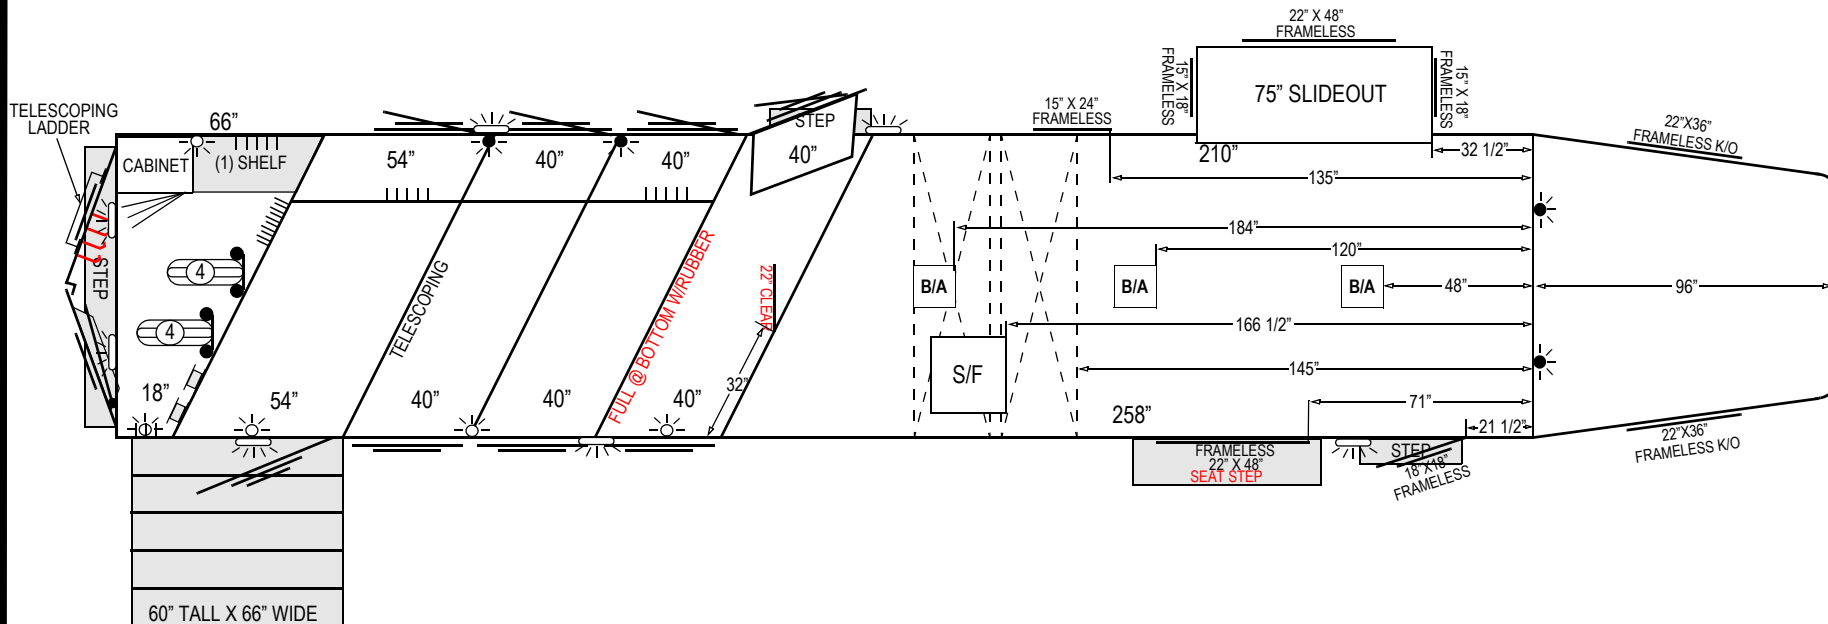

4-Star Trailers, Inc.

Base Model: 4S4D288LQ

SLANT LOAD HORSE TRAILER

Serial No: 42399

Model: HTXG4D388080

Customer: ALTMAYER / EAVES

WIDTH: 8'0"

LENGTH: 37'6"

HEIGHT: 8'0"

Jig: 3

Date: 11/15/23

RKC

2/23/24

INTEGRATED HAYPOD

ALL MEASUREMENTS ARE APPROXIMATE

NOTE: LIVING QUARTER (INTERIOR) IS FIGURED @ 400 LBS/FT (SHORTWALL) FOR CALCULATING AXLE & TIRE REQUIREMENTS