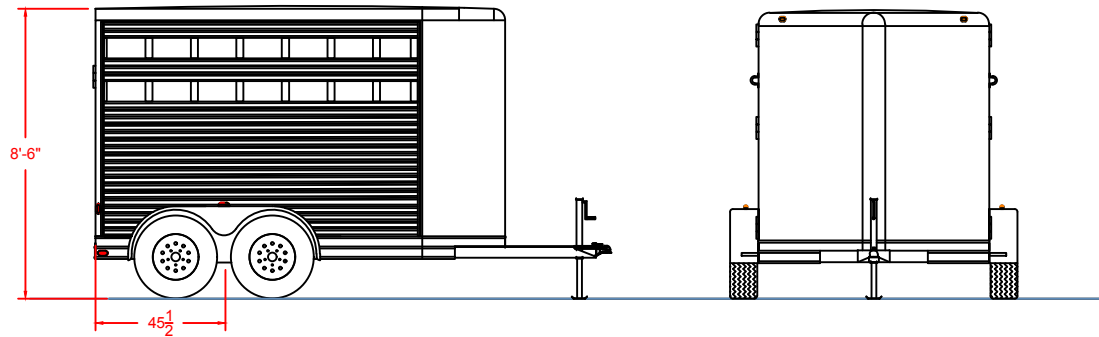

PROPRIETARY AND CONFIDENTIAL
THE INFORMATION CONTAINED IN THIS DRAWING IS THE SOLE PROPERTY OF LAKOTA. ANY REPRODUCTION IN PART OR IN WHOLE WITHOUT THE WRITTEN PERMISSION OF LAKOTA IS STRICTLY PROHIBITED.
Rev. 12.3.14
Rev.

MODEL(S): LAKOTA BP LIVESTOCK 12'	
TITLE: FLOORPLAN	
DATE: 12.28.15	BY:BB
FILE: 2016 MODEL YEAR	
DWG #:	
SCALE: N/A	SHEET: 1 OF 1

LAKOTA TRAILERS