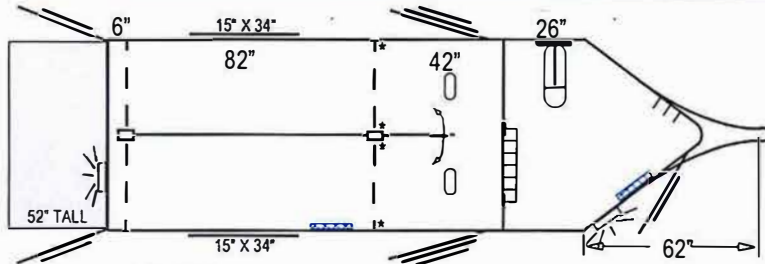

4-Star Trailers, Inc. HORSE TRAILER
Base Model: R2SB128 RA STL WEDGE NOSE BP

Serial No: 36053
Model: PWXB2S137669

Customer: OLYMPIA Jig: _____ Date: 9/19/16

RKC

ALL MEASUREMENTS ARE APPROXIMATE

Width: **6'10"** Length: **13'0"** Height: **7' 6"** GVWR: _____

Customized For: OLYMPIA

Address:

0000

Phone:

Country:

Trailer Detail:

Category Runabout Straight
 Base Model R2SB128
 Trailer Quantity 1
 Description 11'6" x 6'10" x 7'6" Tall Runabout 2 Horse Straight Load BP - Two 3500# Torsion 102" Axles W/ Electric Brakes, Four 6-Ply Radial Trailer Tires, 15" Aluminum Wheels, 2 5/16" Coupler, Pad Type Jack, Tongue Length 62", Wedge Nose, Polished Cast Corner Cap, Pre-Painted White on Exterior Smooth Aluminum, D/R Door PP White W/ Window @ CS Wedge, Carpet on Tack Room Floor, Walk-Thru Door at Head Each Horse w/ Windows @ Bulkhead Wall, 15" x 34" Hip Window Each Horse, Full Width Rear Ramp w/ Dutch Doors w/ Windows, Permanent Straight Bulkhead Wall, Smooth Ribbed Aluminum Floor, Floor Mats Full Length Horse Compartment, Insulated & Double Walled Full Length Horse Compartment, Rubber Lined Walls in Horse Compartment, Rubber Bulkhead Wall, 78" Removable Divider W/ Wither & Swinging Head Shield Pinned to Butt Bars @ Rear, Two-Way Roof Vent Per Horse, 2 Trailer Ties Per Horse - Inside & Outside, Feed Bag Per Horse, Butt Bar & Breast Bar per Horse, 3 L.E.D. Dome Lights, Saddle Rack 1 Per Horse on Removable Post @ SS D/R, 10 Bridle Hooks, 1 Brush Tray, 1 Blanket Bar, High Turn Signals, Halogen Load Light, L.E.D. Lighting