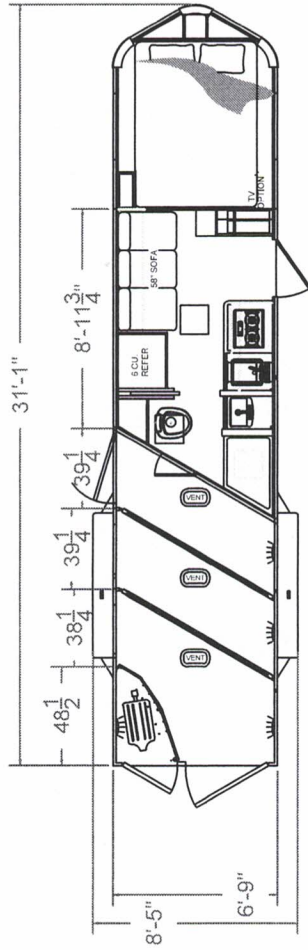

- C29 6cbft REFER  
CHARGER 2 HORSE  
AVAILABLE
- C39 6cbft REFER  
CHARGER 3 HORSE  
SHOWN
- C49 6CBFT REFER  
CHARGER 4 HORSE  
AVAILABLE
- C59 6cbft REFER  
CHARGER 5 HORSE  
AVAILABLE

PROPRIETARY AND CONFIDENTIAL  
THE INFORMATION CONTAINED IN THIS DRAWING  
IS THE SOLE PROPERTY OF LAKOTA. ANY  
REPRODUCTION IN PART OR IN WHOLE WITHOUT  
THE WRITTEN PERMISSION OF LAKOTA IS  
STRICTLY PROHIBITED.

MODEL(S): C39

TITLE: FLOORPLAN

DATE: 03.31.11

BY: KERM

FILE: 2012 MODEL YEAR

DWG #:

SCALE: N/A

SHEET: 1 OF 1