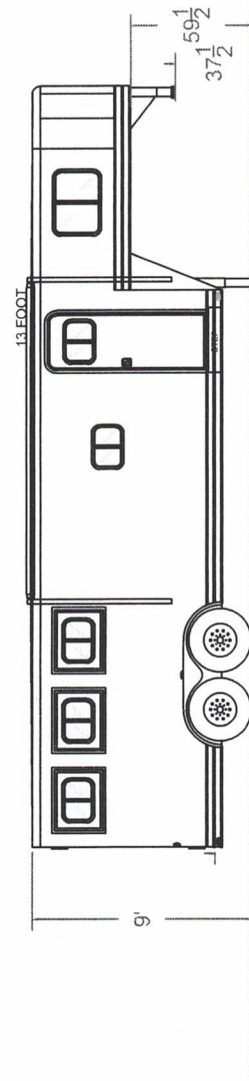

- C29 6cbft REFER  
CHARGER 2 HORSE  
AVAILABLE
- C39 6cbft REFER  
CHARGER 3 HORSE  
SHOWN
- C49 6CBFT REFER  
CHARGER 4 HORSE  
AVAILABLE
- C59 6cbft REFER  
CHARGER 5 HORSE  
AVAILABLE

PROPRIETARY AND CONFIDENTIAL  
THE INFORMATION CONTAINED IN THIS DRAWING  
IS THE SOLE PROPERTY OF LAKOTA. ANY  
REPRODUCTION IN PART OR IN WHOLE WITHOUT  
THE WRITTEN PERMISSION OF LAKOTA IS  
STRICTLY PROHIBITED.

MODEL(S): C39

TITLE: FLOORPLAN

DATE: 03.31.11

BY: KERM

FILE: 2012 MODEL YEAR

DWG #:

SCALE: N/A

SHEET: 1 OF 1