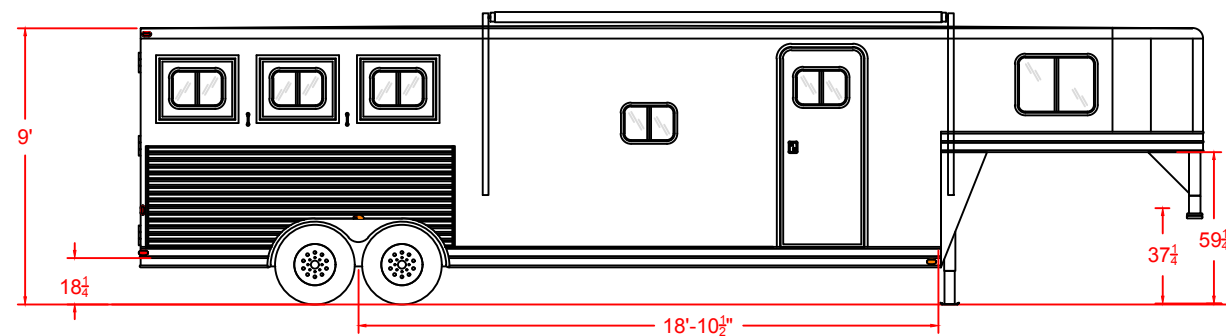

C8312RK  
3 HORSE  
SHOWN

C8412RK  
4 HORSE  
AVAILABLE

**PROPRIETARY AND CONFIDENTIAL**  
 THE INFORMATION CONTAINED IN THIS DRAWING IS THE SOLE PROPERTY OF LAKOTA. ANY REPRODUCTION IN PART OR IN WHOLE WITHOUT THE WRITTEN PERMISSION OF LAKOTA IS STRICTLY PROHIBITED.

MODEL(S): C8312RK CHARGER	
TITLE: FLOORPLAN	
DATE: 11.09.16	BY:KERM
FILE: 2017 MODEL YEAR	
DWG #:	
SCALE: N/A	SHEET: 1 OF 1

**LAKOTA TRAILERS**