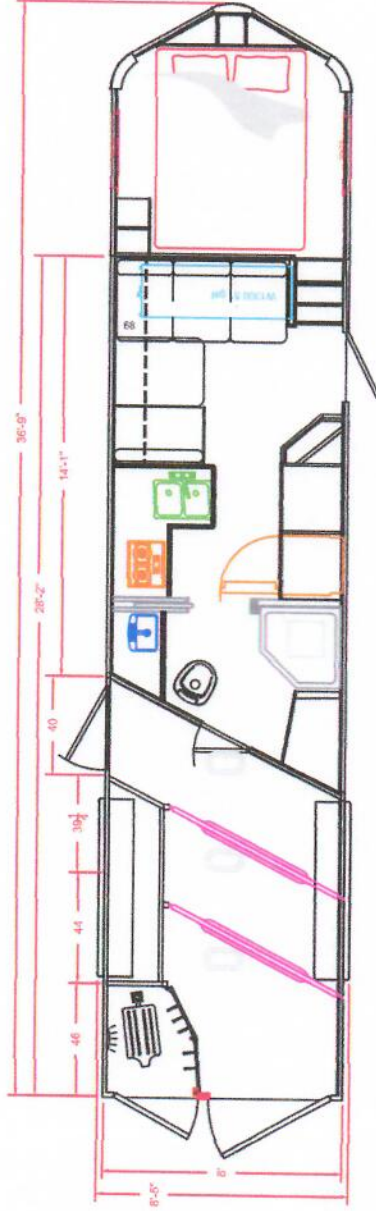

Model: C8314 3 HORSE SLANT GN WITH 14FT LQ 8FT WIDE CHARGER

Features:

Notes: Base Price: 79,006.00

Code	Description	Qty	Ext Price
LB558	GOODYEAR E RANGE POLISHED ALUM. TIRES IPO STD E RANGE	1	1,192.00
LB443	0 DEGREE AXLES IPO STD	1	51.00
LC334	SOFA @ RISER WALLFLOOR PLAN	1	735.00
LBOTA	SPECIAL COMMENTS: DINETTE @ RISER WALL ACROSS FROM SOFA	1	419.00
LBOTA	SPECIAL COMMENTS: OTA# 692 - CUSTOM FLOORPLAN - SOFA @ RISER WALL FLOORPLAN WITH DINETTE TABLE AND SEATING ACROSS FROM SOFA AGAINST KITCHEN BASE CABINET	1	.00
CS	LQ DOOR CURBSIDE	1	.00
LC437	WHITE EXTERIOR PACKAGE	1	.00
LC414	2020 CHARGER TEMPLER ABBY INTERIOR PACKAGE to include: Templer Abby Shaker Cabinet Doors Templer Abby Trim and Wainscoating Black Knobs and Hardware Decor Panel - Alaska Mineral Countertop - Winter Carnival Templer Abby Countertop Edging	1	.00
LC427	LINO - EUROPEAN OAK, WICKER	1	.00

<u>Code</u>	<u>Description</u>	<u>Qty</u>	<u>Ext Price</u>
LBOTA	SPECIAL COMMENTS: BOWMAN SADDLE / DIVIANI OAK FURNITURE UPGRADE	1	257.00
LB405	HORSE AREA PACKAGE PACKAGE INCLUDES: RS ESCAPE DOOR SADDLE BOSSES IPO STANDARD BOTTOM STALL DIVIDER	1	1,508.00
LC222	INTERIOR PACKAGE PACKAGE INCLUDES: PASS THRU DOOR DUAL BATTERIES SKYLIGHT IN BATHROOM RAIN SENSOR FAN	1	743.00
LC164	ENTERTAINMENT PACKAGE PACKAGE INCLUDES: TV DVD/CD/AM/FM PLAYER TWO INTERIOR SPEAKERS TWO EXTERIOR SPEAKERS	1	1,029.00
LC276	32" TV IPO 19" TV	1	368.00
LB100	EXTRUDED SLAT - HORSE AREA	1	1,103.00
LB435	ADDITIONAL STEP @ ESCAPE DOOR	1	147.00
LB448	BAUER LATCH ON ESCAPE DOOR	1	221.00
LC224	THREE WAY SWITCH FOR HORSE AREA LIGHTS NEXT TO PASS THRU	1	147.00
LB287	WINDOW, DROP DOWN BUTT WITH TRIM RINGS	3	750.00
LC93	DUCTED AIR	1	426.00
LC169	RECESSED COOKTOP IPO STD	1	110.00
LB351	ADDITIONAL CLEARANCE LIGHTS (EA) COMMENTS: BOTH SIDES TOP RAIL SPACED EVENLY	8	120.00
LB141	REAR RAMP OVER REAR DOORS	1	2,096.00
Total Price:			90,428.00