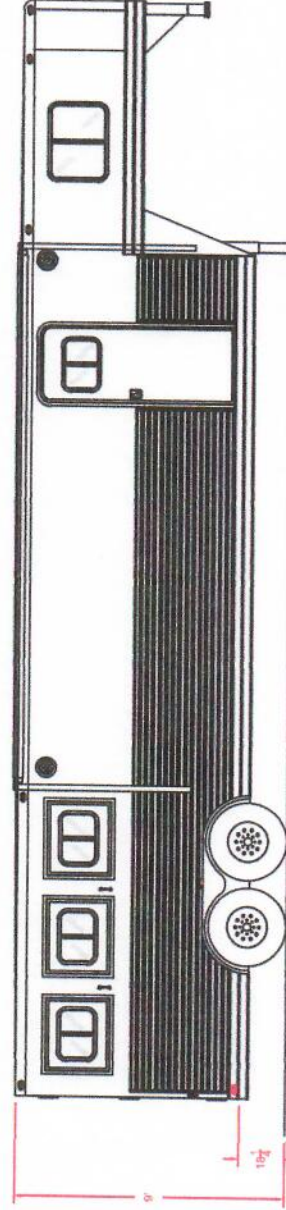

PROPRIETARY AND CONFIDENTIAL
THE INFORMATION CONTAINED IN THIS DRAWING
IS THE SOLE PROPERTY OF LAKOTA. ANY
REPRODUCTION IN PART OR IN WHOLE WITHOUT
THE WRITTEN PERMISSION OF LAKOTA IS
STRICTLY PROHIBITED.

MODEL(S): C8314 SOFADINETTE
@ RISER WALL CHARGER
TITLE: FLOORPLAN
DATE: 12.12.17 BY: BB
FILE: 2018 MODEL YEAR
DWG #:
SCALE: N/A SHEET: 1 OF 1

LAKOTA TRAILERS