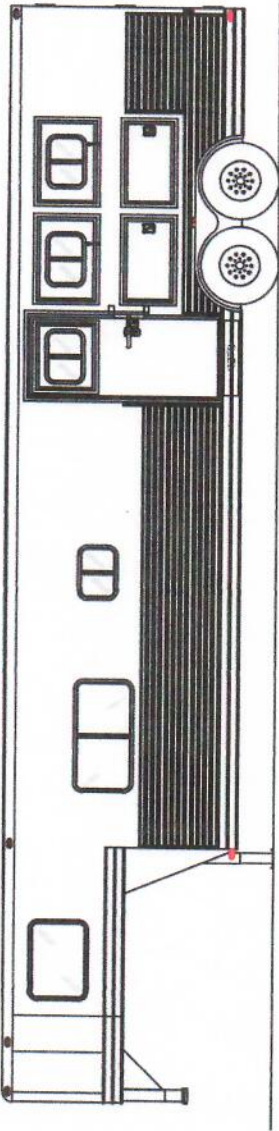

Model: C8314 3 HORSE SLANT GN WITH 14FT LQ 8FT WIDE CHARGER

Features:

Notes: Base Price: 79,006.00

Code	Description	Qty	Ext Price
LB558	GOODYEAR E RANGE POLISHED ALUM. TIRES IPO STD E RANGE	1	1,192.00
LB443	0 DEGREE AXLES IPO STD	1	51.00
LC334	SOFA @ RISER WALLFLOOR PLAN	1	735.00
LBOTA	SPECIAL COMMENTS: DINETTE @ RISER WALL ACROSS FROM SOFA	1	419.00
LBOTA	SPECIAL COMMENTS: OTA# 692 - CUSTOM FLOORPLAN - SOFA @ RISER WALL FLOORPLAN WITH DINETTE TABLE AND SEATING ACROSS FROM SOFA AGAINST KITCHEN BASE CABINET	1	.00
CS	LQ DOOR CURBSIDE	1	.00
LC437	WHITE EXTERIOR PACKAGE	1	.00
LC414	2020 CHARGER TEMPLER ABBY INTERIOR PACKAGE to include: Templer Abby Shaker Cabinet Doors Templer Abby Trim and Wainscoating Black Knobs and Hardware Decor Panel - Alaska Mineral Countertop - Winter Carnival Templer Abby Countertop Edging	1	.00
LC427	LINO - EUROPEAN OAK, WICKER	1	.00

<u>Code</u>	<u>Description</u>	<u>Qty</u>	<u>Ext Price</u>
LBOTA	SPECIAL COMMENTS: BOWMAN SADDLE / DIVIANI OAK FURNITURE UPGRADE	1	257.00
LB405	HORSE AREA PACKAGE PACKAGE INCLUDES: RS ESCAPE DOOR SADDLE BOSSES IPO STANDARD BOTTOM STALL DIVIDER	1	1,508.00
LC222	INTERIOR PACKAGE PACKAGE INCLUDES: PASS THRU DOOR DUAL BATTERIES SKYLIGHT IN BATHROOM RAIN SENSOR FAN	1	743.00
LC164	ENTERTAINMENT PACKAGE PACKAGE INCLUDES: TV DVD/CD/AM/FM PLAYER TWO INTERIOR SPEAKERS TWO EXTERIOR SPEAKERS	1	1,029.00
LC276	32" TV IPO 19" TV	1	368.00
LB100	EXTRUDED SLAT - HORSE AREA	1	1,103.00
LB435	ADDITIONAL STEP @ ESCAPE DOOR	1	147.00
LB448	BAUER LATCH ON ESCAPE DOOR	1	221.00
LC224	THREE WAY SWITCH FOR HORSE AREA LIGHTS NEXT TO PASS THRU	1	147.00
LB287	WINDOW, DROP DOWN BUTT WITH TRIM RINGS	3	750.00
LC93	DUCTED AIR	1	426.00
LC169	RECESSED COOKTOP IPO STD	1	110.00
LB351	ADDITIONAL CLEARANCE LIGHTS (EA) COMMENTS: BOTH SIDES TOP RAIL SPACED EVENLY	8	120.00
LB141	REAR RAMP OVER REAR DOORS	1	2,096.00
Total Price:			90,428.00