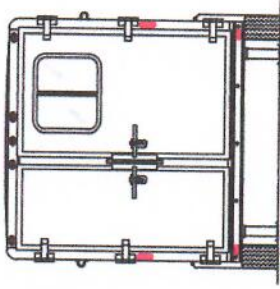

<u>Code</u>	<u>Description</u>	<u>Qty</u>	<u>Ext Price</u>
LBOTA	SPECIAL COMMENTS: BOWMAN SADDLE / DIVIANI OAK FURNITURE UPGRADE	1	257.00
LB405	HORSE AREA PACKAGE PACKAGE INCLUDES: RS ESCAPE DOOR SADDLE BOSSES IPO STANDARD BOTTOM STALL DIVIDER	1	1,508.00
LC222	INTERIOR PACKAGE PACKAGE INCLUDES: PASS THRU DOOR DUAL BATTERIES SKYLIGHT IN BATHROOM RAIN SENSOR FAN	1	743.00
LC164	ENTERTAINMENT PACKAGE PACKAGE INCLUDES: TV DVD/CD/AM/FM PLAYER TWO INTERIOR SPEAKERS TWO EXTERIOR SPEAKERS	1	1,029.00
LC276	32" TV IPO 19" TV	1	368.00
LB100	EXTRUDED SLAT - HORSE AREA	1	1,103.00
LB435	ADDITIONAL STEP @ ESCAPE DOOR	1	147.00
LB448	BAUER LATCH ON ESCAPE DOOR	1	221.00
LC224	THREE WAY SWITCH FOR HORSE AREA LIGHTS NEXT TO PASS THRU	1	147.00
LB287	WINDOW, DROP DOWN BUTT WITH TRIM RINGS	3	750.00
LC93	DUCTED AIR	1	426.00
LC169	RECESSED COOKTOP IPO STD	1	110.00
LB351	ADDITIONAL CLEARANCE LIGHTS (EA) COMMENTS: BOTH SIDES TOP RAIL SPACED EVENLY	8	120.00
LB141	REAR RAMP OVER REAR DOORS	1	2,096.00
Total Price:			90,428.00