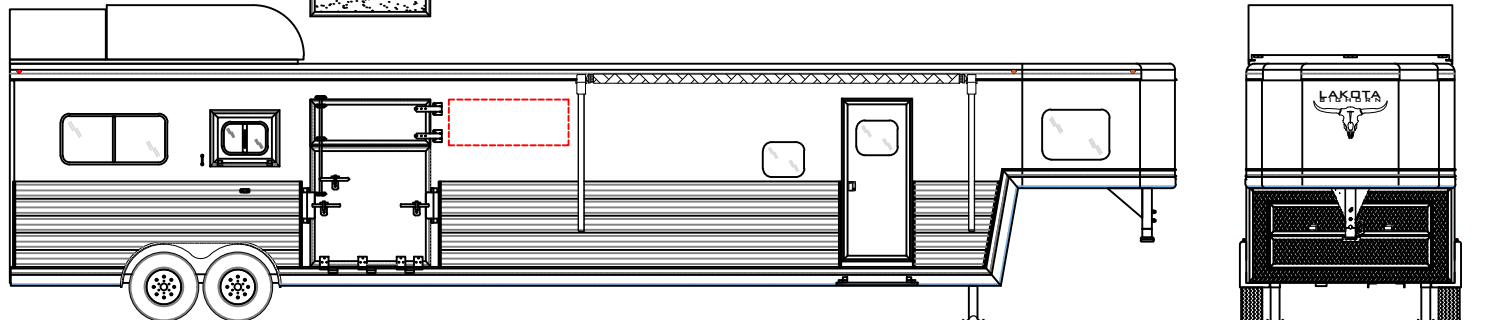

BH8(2+1)14CE

STRUCTURE NOTES

10k Axles
Steel C-Channel

Lakota Trailers

PROPRIETARY AND CONFIDENTIAL
THE INFORMATION CONTAINED IN THIS DRAWING IS THE SOLE PROPERTY OF LAKOTA. ANY REPRODUCTION IN PART OR IN WHOLE WITHOUT THE WRITTEN PERMISSION OF LAKOTA IS STRICTLY PROHIBITED.

MODEL(S): Bighorn
BH8(2+1)14CE

TITLE: BH8(2+1)14CE Sales

DATE: 10/28/21

DRAWN BY: TB